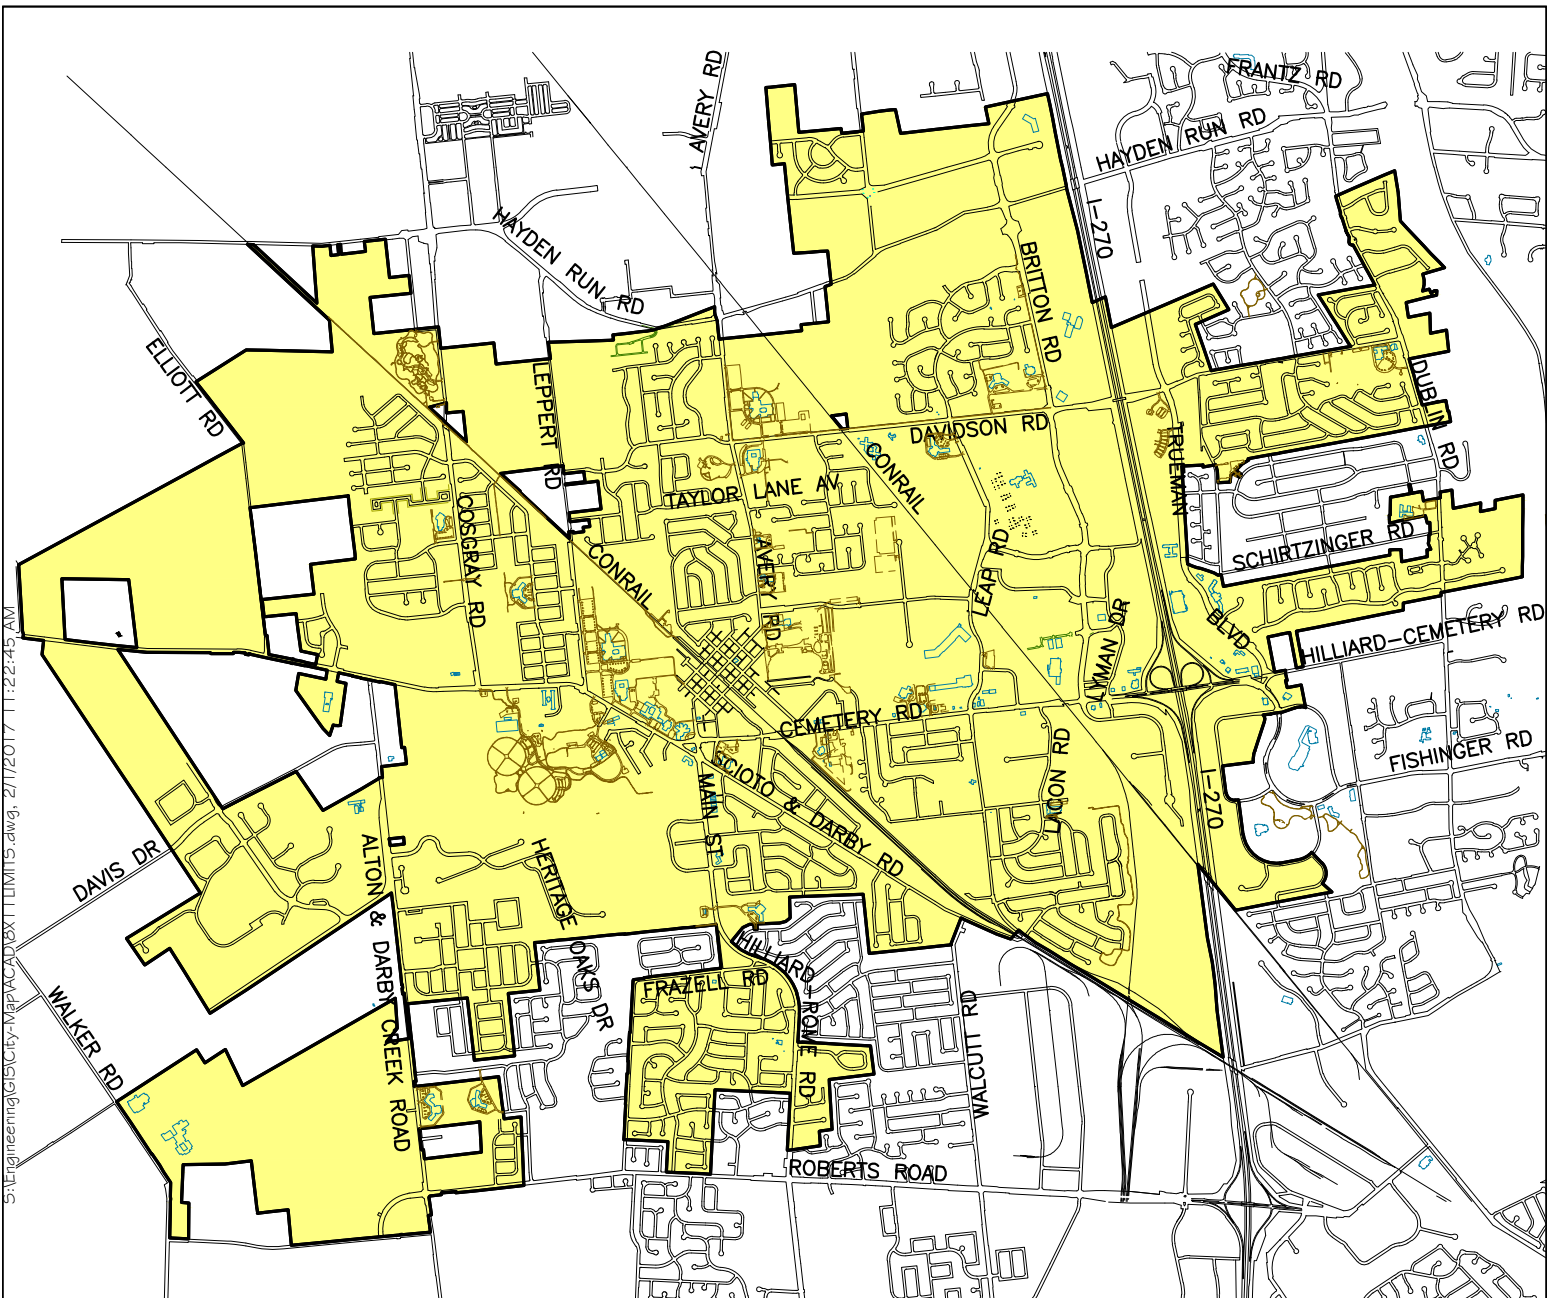

CITY OF  
**HILLIARD**  
est. 1853

HILLIARD CITY LIMITS  
14.4 SQ. MILES

MAP PRINTED: FEBRUARY 1, 2017

S:\Engineering\GIS\City\Map\ACAD\TEXT LIMITS.dwg, 2/1/2017 11:22:45 AM