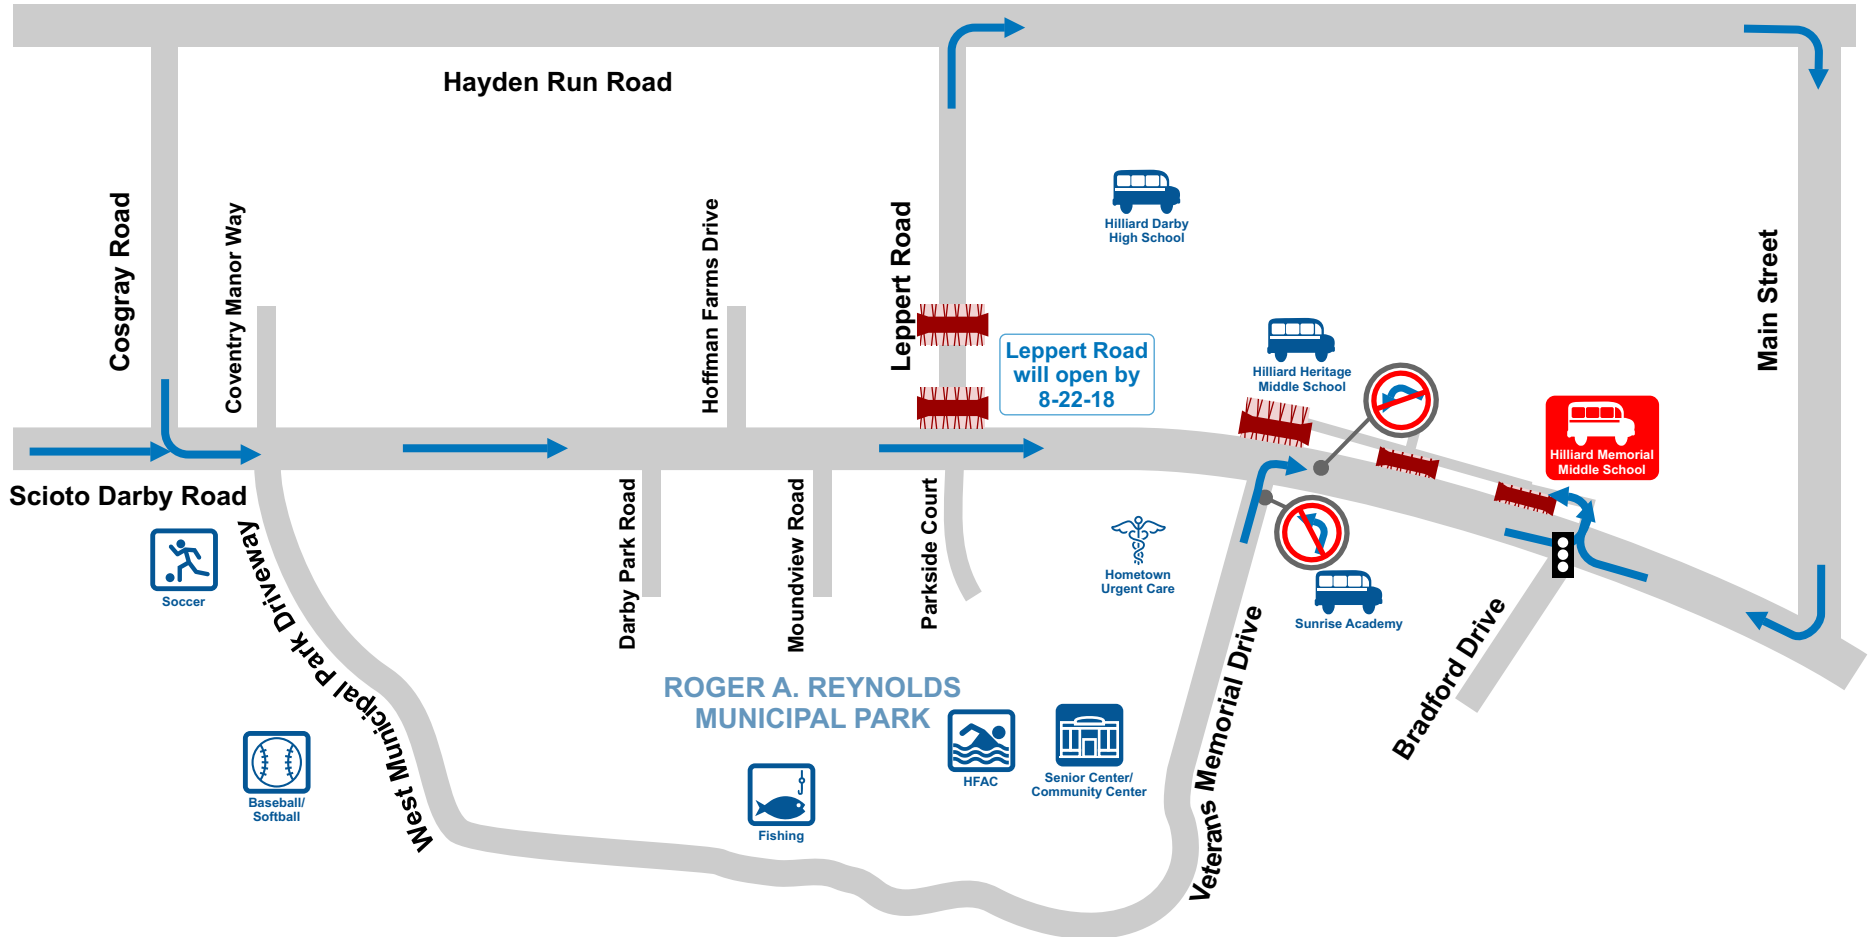

Not To Scale

- **Closed:** Leppert Road at Scioto Darby Road (until August 2018), Hilliard Heritage Middle School entrance across from Veterans Memorial Drive, and unsignalized driveways serving Memorial Middle School.
- **Detour Route:** Use Leppert Road north of closure to access Darby High School and Heritage Middle School. From Scioto Darby Road, take either Main Street or Cosgray Road to Hayden Run Road. From Hayden Run Road, turn onto Leppert Road to access Darby High School & Heritage Middle School from the north.

Phase 2 (Summer/Fall 2018) – Red Detour Map B

Access to Hilliard Memorial Middle School (Future Hilliard Station Sixth Grade School)

Scioto Darby and Leppert Road Improvements | City of Hilliard, Ohio

Legend

-  Barricade and Closure Area
-  Detour Route

- **Closed:** Leppert Road at Scioto Darby Road (until August 2018), Hilliard Heritage Middle School entrance across from Veterans Memorial Drive, and unsignalized driveways serving Memorial Middle School.
- **Detour Route:** Use the signalized intersection opposite Bradford Drive to access Memorial Middle School.

Legend

-  Barricade and Closure Area
-  Detour Route

- **Closed:** Leppert Road at Scioto Darby Road (until August 2018), and Hilliard Heritage Middle School entrance across from Veterans Memorial Drive.
- **Detour Route:** There are no left turns at Veterans Memorial Drive. In lieu of left turns, use the west park entrance off of Scioto Darby Road, across from Coventry Manor condos, to access Hometown Urgent Care, Sunrise Academy and the Municipal Park.