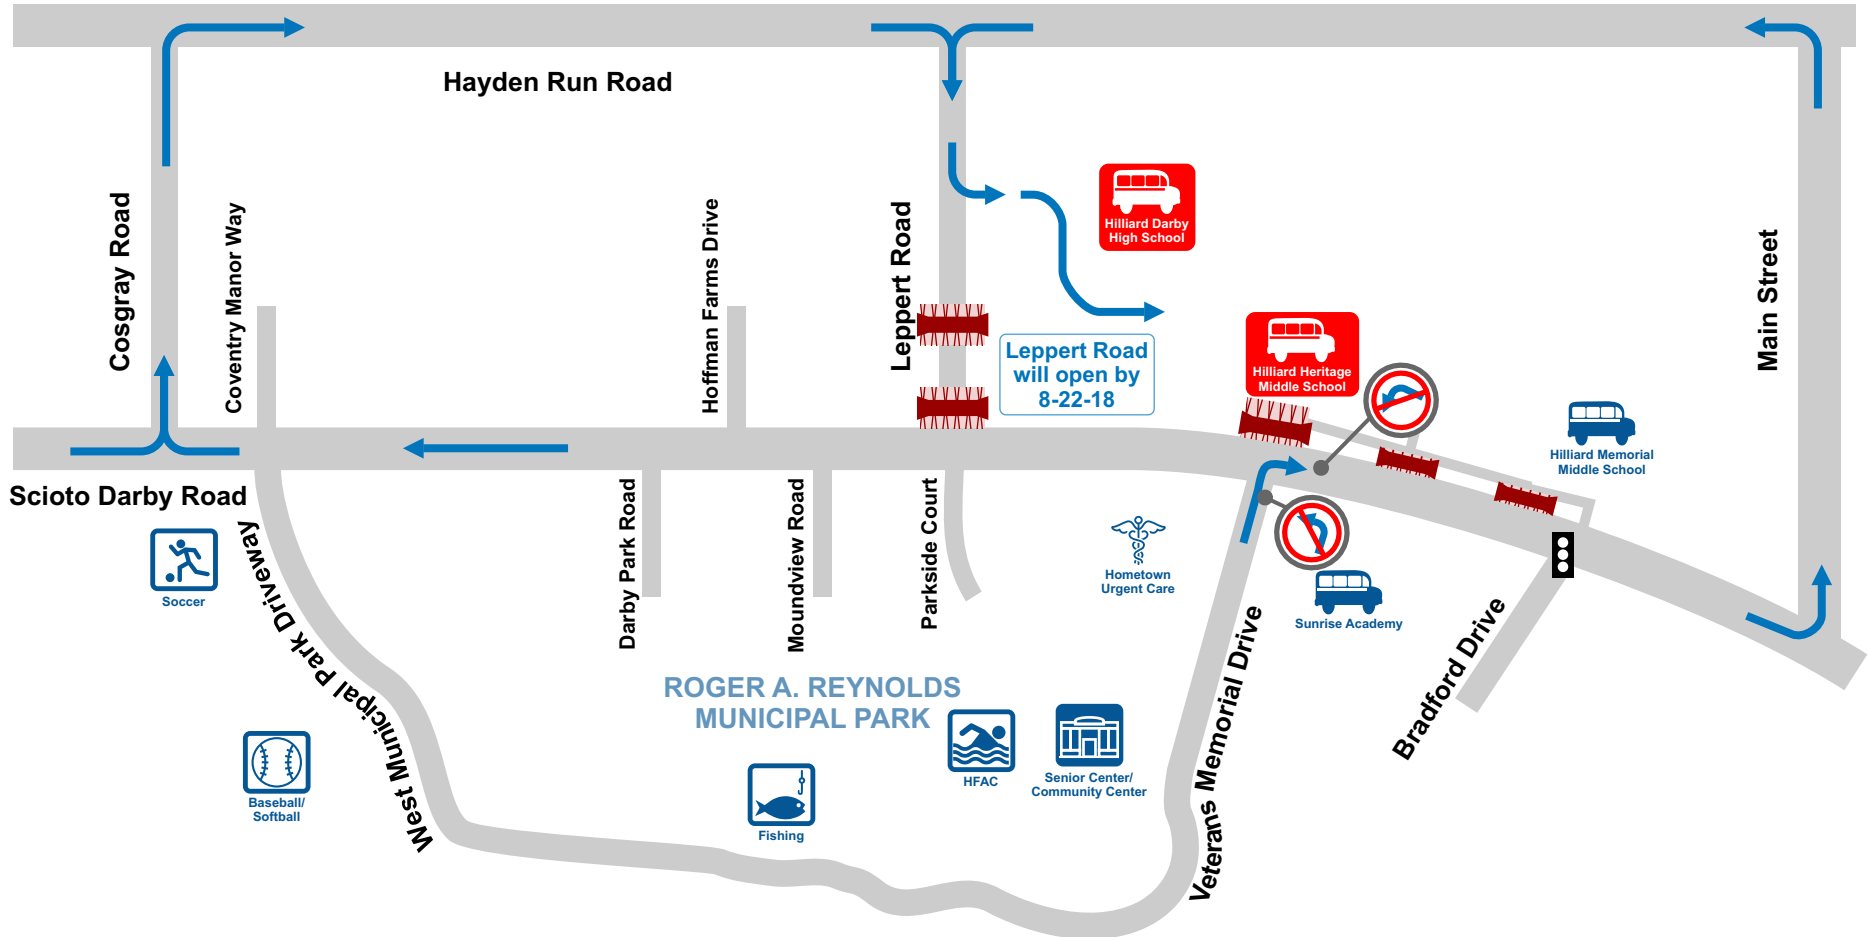

Phase 2 (Summer/Fall 2018) – Red Detour Map A

Access to Hilliard Darby High School & Heritage Middle School

Scioto Darby and Leppert Road Improvements | City of Hilliard, Ohio

Legend

-  Barricade and Closure Area
-  Detour Route

Not To Scale

- **Closed:** Leppert Road at Scioto Darby Road (until August 2018), Hilliard Heritage Middle School entrance across from Veterans Memorial Drive, and unsignalized driveways serving Memorial Middle School.
- **Detour Route:** Use Leppert Road north of closure to access Darby High School and Heritage Middle School. From Scioto Darby Road, take either Main Street or Cosgray Road to Hayden Run Road. From Hayden Run Road, turn onto Leppert Road to access Darby High School & Heritage Middle School from the north.

-  Barricade and Closure Area
-  Detour Route

- **Closed:** Leppert Road at Scioto Darby Road (until August 2018), Hilliard Heritage Middle School entrance across from Veterans Memorial Drive, and unsignalized driveways serving Memorial Middle School.
- **Detour Route:** Use the signalized intersection opposite Bradford Drive to access Memorial Middle School.

Legend

-  Barricade and Closure Area
-  Detour Route

- **Closed:** Leppert Road at Scioto Darby Road (until August 2018), and Hilliard Heritage Middle School entrance across from Veterans Memorial Drive.
- **Detour Route:** There are no left turns at Veterans Memorial Drive. In lieu of left turns, use the west park entrance off of Scioto Darby Road, across from Coventry Manor condos, to access Hometown Urgent Care, Sunrise Academy and the Municipal Park.