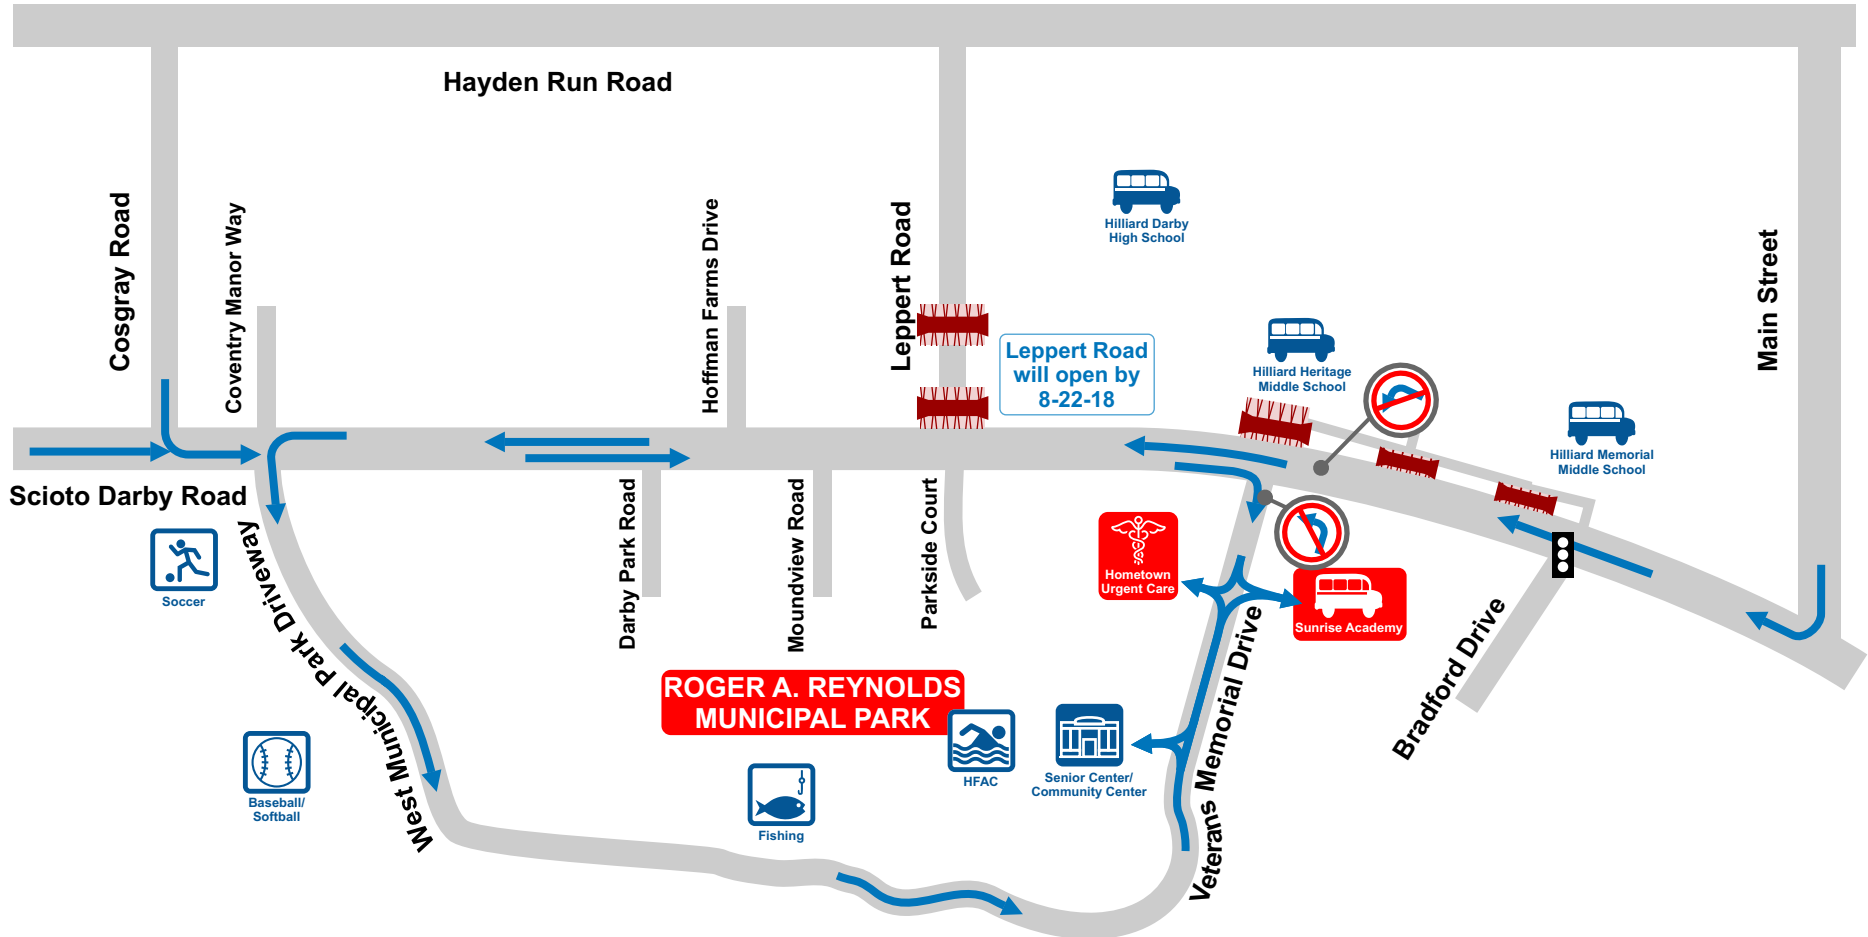

Not To Scale

- **Closed:** Leppert Road at Scioto Darby Road (until August 2018), Hilliard Heritage Middle School entrance across from Veterans Memorial Drive, and unsignalized driveways serving Memorial Middle School.
- **Detour Route:** Use Leppert Road north of closure to access Darby High School and Heritage Middle School. From Scioto Darby Road, take either Main Street or Cosgray Road to Hayden Run Road. From Hayden Run Road, turn onto Leppert Road to access Darby High School & Heritage Middle School from the north.

-  Barricade and Closure Area
-  Detour Route

- **Closed:** Leppert Road at Scioto Darby Road (until August 2018), Hilliard Heritage Middle School entrance across from Veterans Memorial Drive, and unsignalized driveways serving Memorial Middle School.
- **Detour Route:** Use the signalized intersection opposite Bradford Drive to access Memorial Middle School.

Phase 2 (Summer/Fall 2018) – Red Detour Map C

Access to Hometown Urgent Care, Sunrise Academy and the Roger A. Reynolds Municipal Park

Scioto Darby and Leppert Road Improvements | City of Hilliard, Ohio

Legend

-  Barricade and Closure Area
-  Detour Route

- **Closed:** Leppert Road at Scioto Darby Road (until August 2018), and Hilliard Heritage Middle School entrance across from Veterans Memorial Drive.
- **Detour Route:** There are no left turns at Veterans Memorial Drive. In lieu of left turns, use the west park entrance off of Scioto Darby Road, across from Coventry Manor condos, to access Hometown Urgent Care, Sunrise Academy and the Municipal Park.