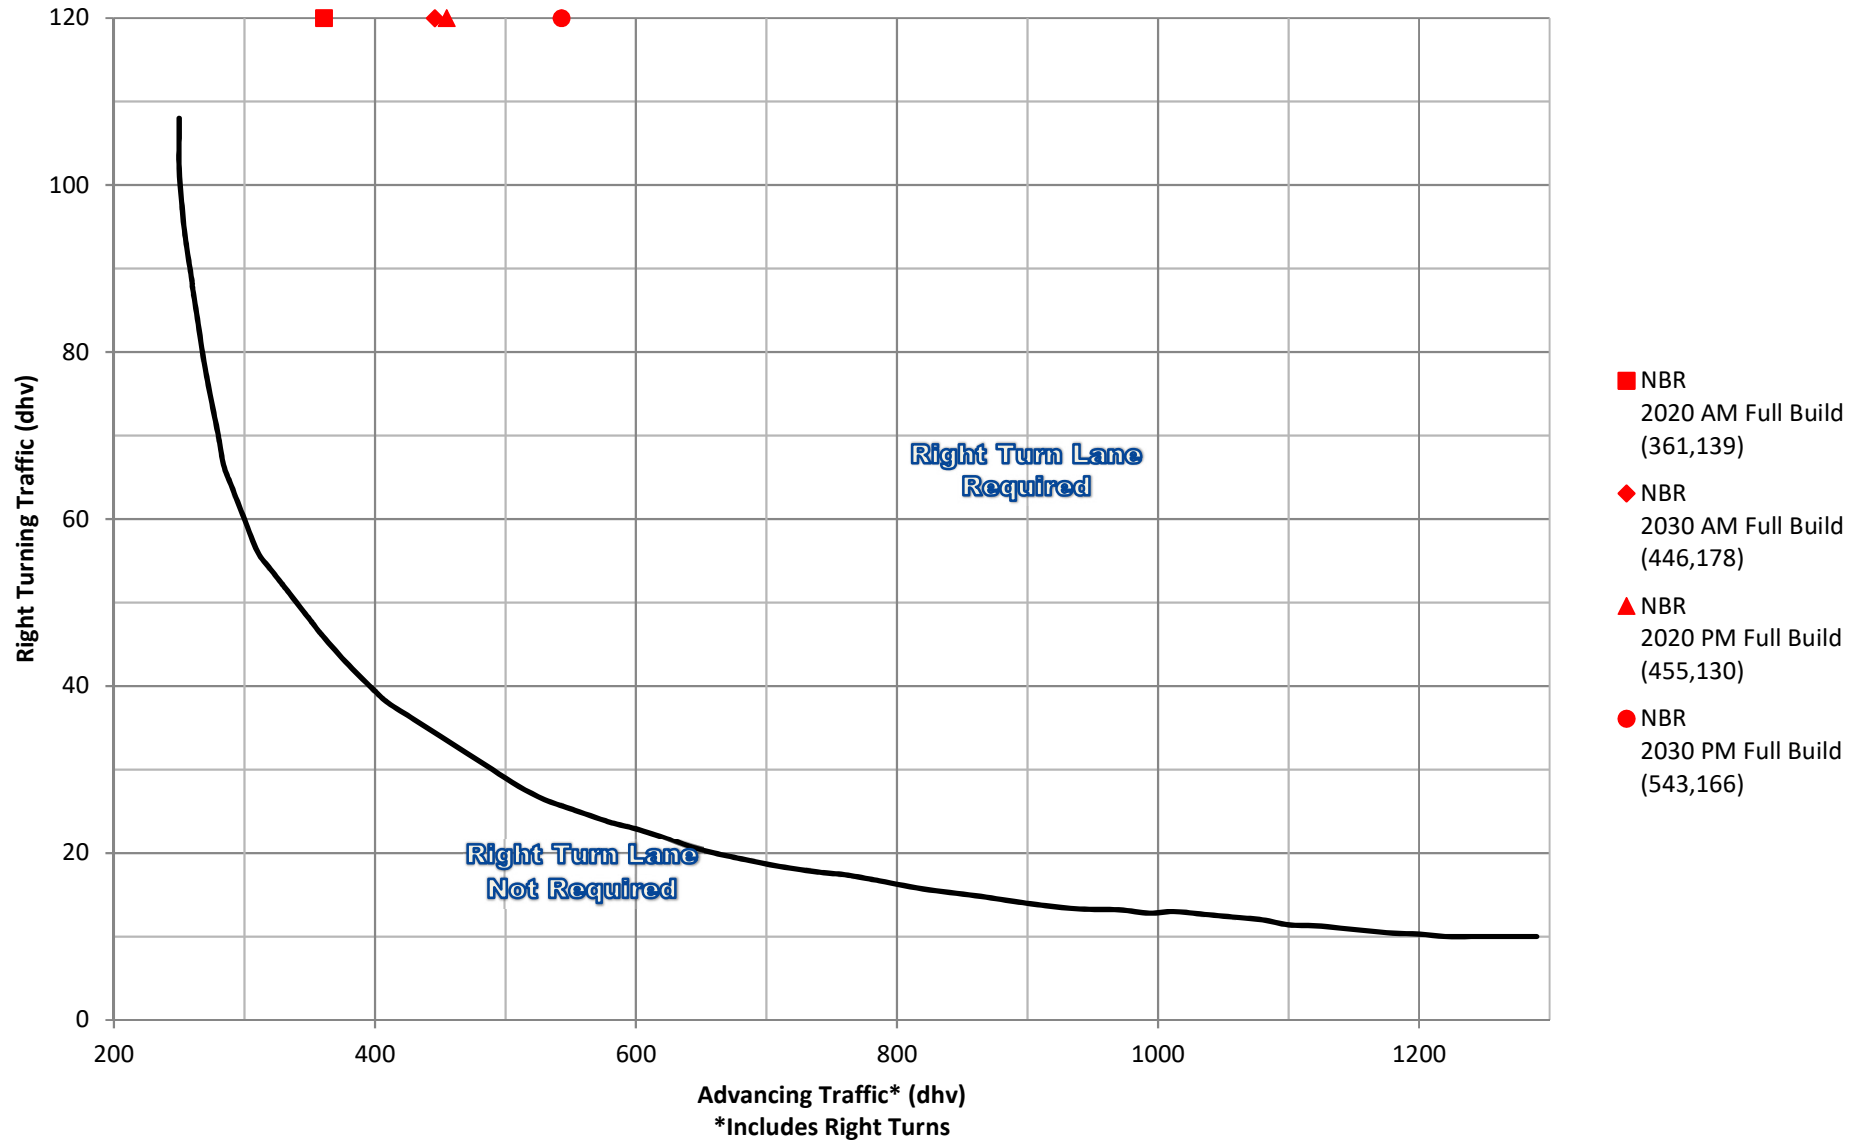

APPENDIX B:  
Turn Lane Warrants

**Leppert Road @ Davidson Road**  
**2-Lane Highway Right Turn Lane Warrant**  
 >40 mph or 70 kph Posted Speed

**Leppert Road @ Davidson Road**  
**2-Lane Highway Left Turn Lane Warrant**  
 >40 mph or 70 kph Posted Speed

**Leppert Road @ Davidson Road**  
**2-Lane Highway Right Turn Lane Warrant**  
 >40 mph or 70 kph Posted Speed

**Leppert Road @ Davidson Road**  
**2-Lane Highway Left Turn Lane Warrant**  
 >40 mph or 70 kph Posted Speed

**Leppert Road @ South Access**  
**2-Lane Highway Right Turn Lane Warrant**  
 >40 mph or 70 kph Posted Speed

**Leppert Road @ South Access**  
**2-Lane Highway Left Turn Lane Warrant**  
 >40 mph or 70 kph Posted Speed