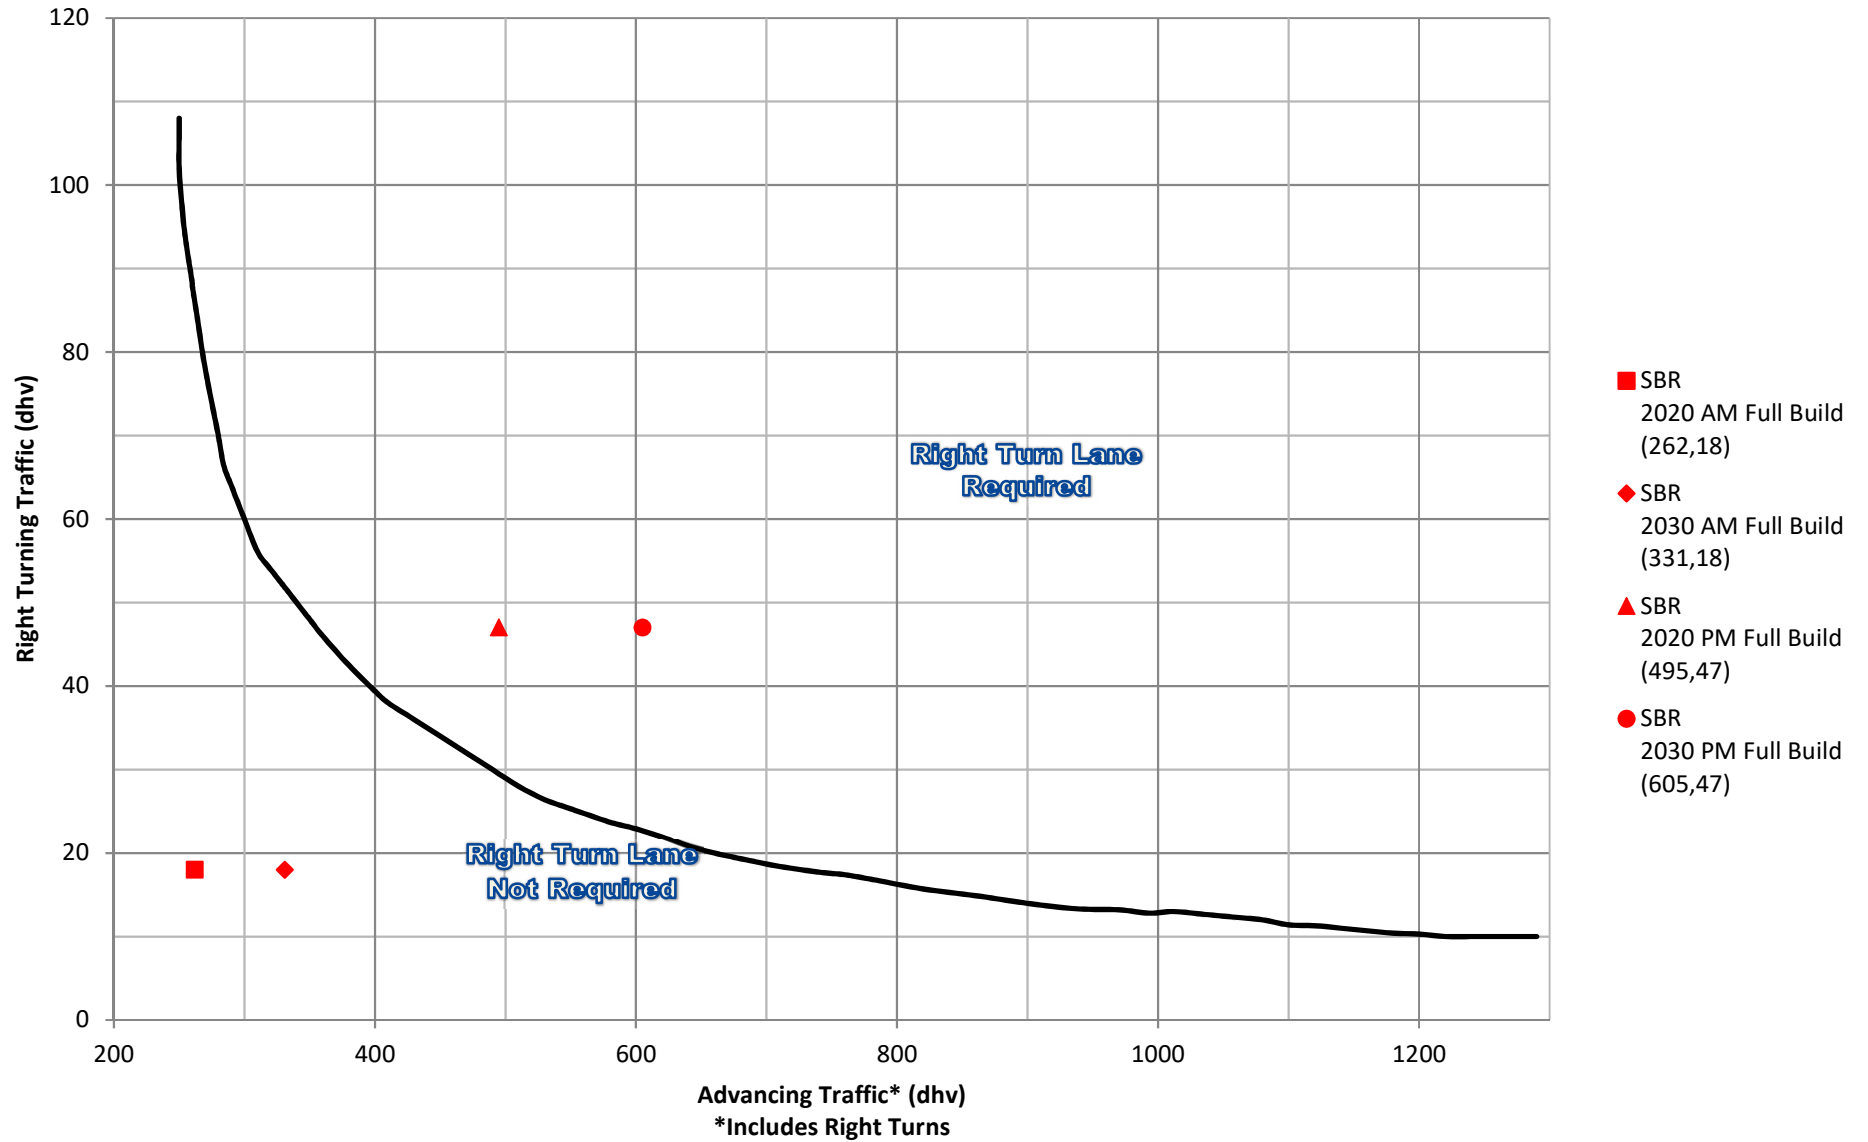

**Leppert Road @ Main Access**  
**2-Lane Highway Right Turn Lane Warrant**  
 >40 mph or 70 kph Posted Speed

**Leppert Road @ Main Access**  
**2-Lane Highway Left Turn Lane Warrant**  
 >40 mph or 70 kph Posted Speed

**Leppert Road @ Davidson Road**  
**2-Lane Highway Right Turn Lane Warrant**  
 >40 mph or 70 kph Posted Speed

**Leppert @ Davidson**  
**2-Lane Highway Left Turn Lane Warrant**  
 >40 mph or 70 kph Posted Speed

**Leppert Road @ Davidson Road**  
**2-Lane Highway Right Turn Lane Warrant**  
 >40 mph or 70 kph Posted Speed

**Leppert Road @ Davidson Road**  
**2-Lane Highway Left Turn Lane Warrant**  
 >40 mph or 70 kph Posted Speed