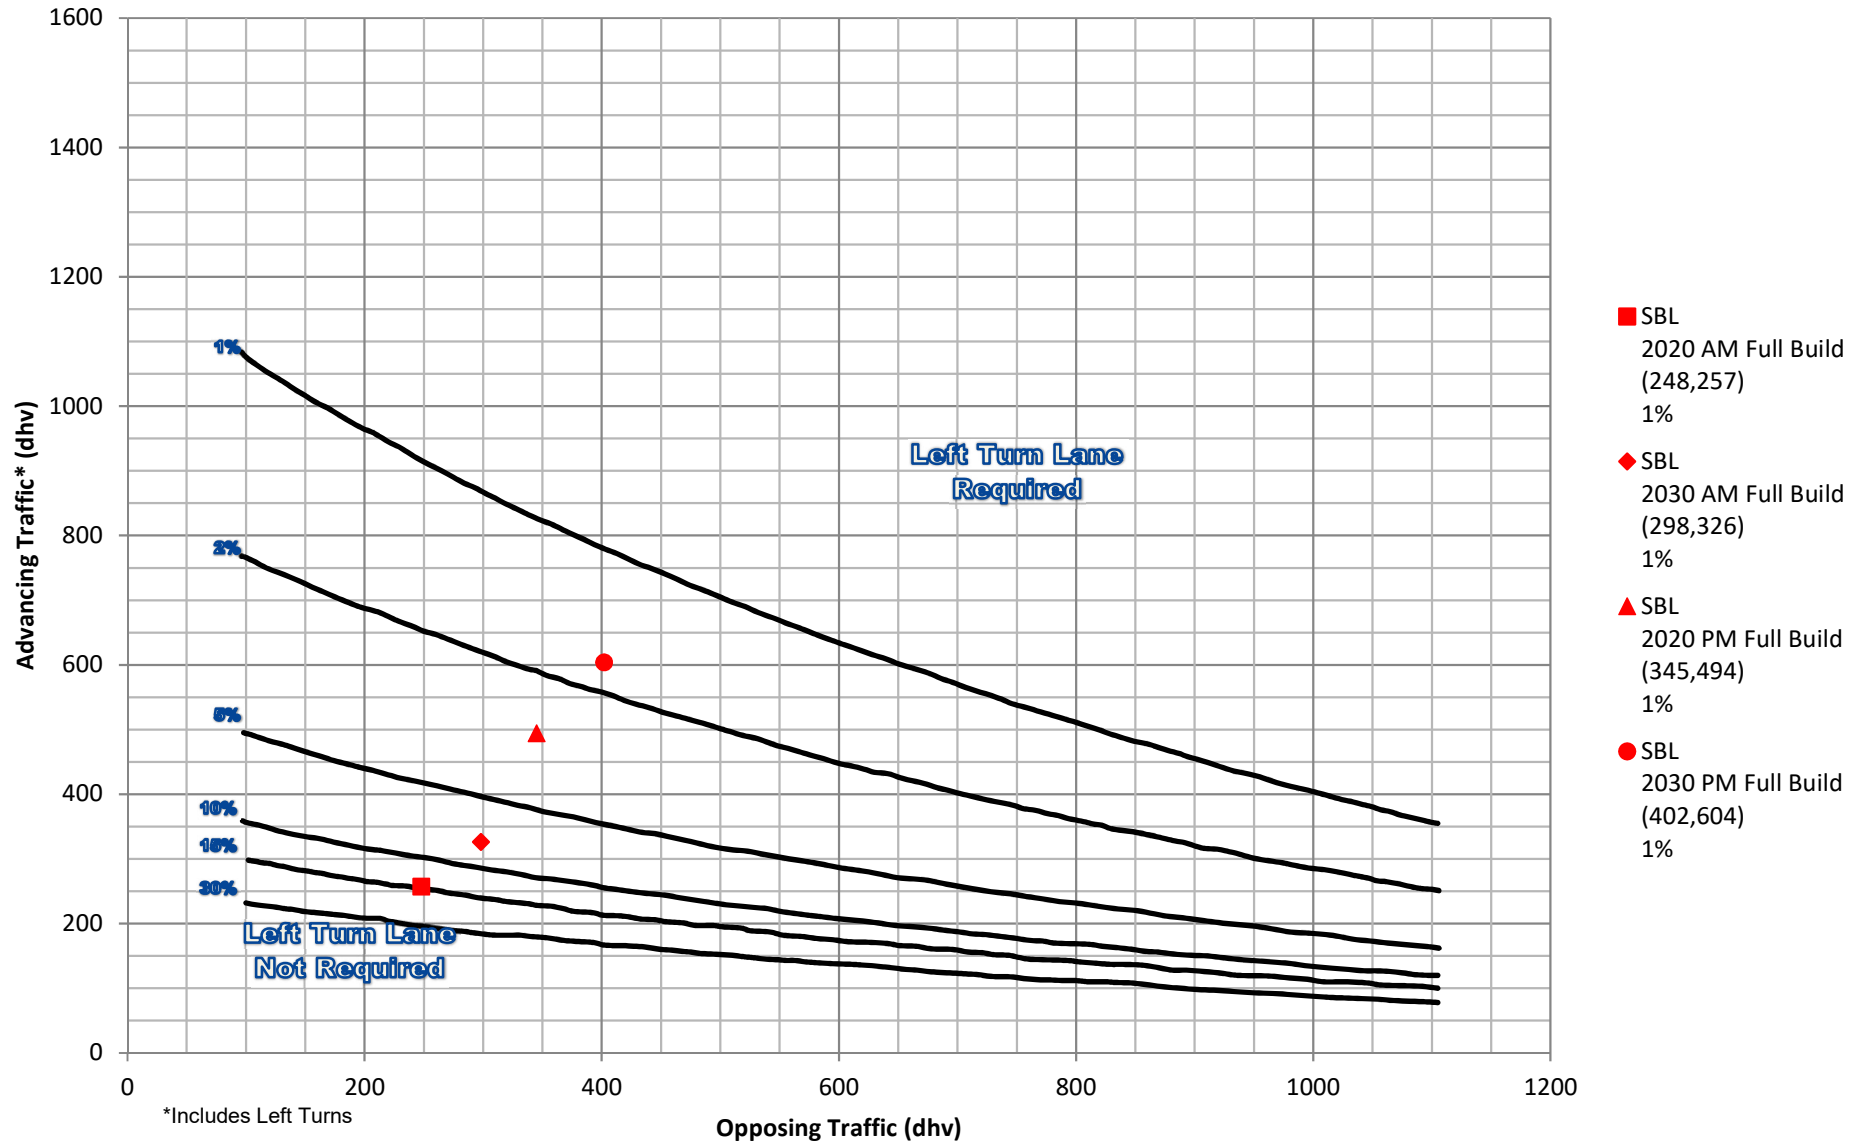

**Leppert Road @ Main Access**  
**2-Lane Highway Right Turn Lane Warrant**  
 >40 mph or 70 kph Posted Speed

**Leppert Road @ Main Access**  
**2-Lane Highway Left Turn Lane Warrant**  
 >40 mph or 70 kph Posted Speed

**Leppert Road @ North Access**  
**2-Lane Highway Right Turn Lane Warrant**  
 >40 mph or 70 kph Posted Speed

**Leppert Road @ North Access**  
**2-Lane Highway Left Turn Lane Warrant**  
 >40 mph or 70 kph Posted Speed

**Leppert Road @ Davidson Road**  
**2-Lane Highway Right Turn Lane Warrant**  
 >40 mph or 70 kph Posted Speed

**Leppert @ Davidson**  
**2-Lane Highway Left Turn Lane Warrant**  
 >40 mph or 70 kph Posted Speed