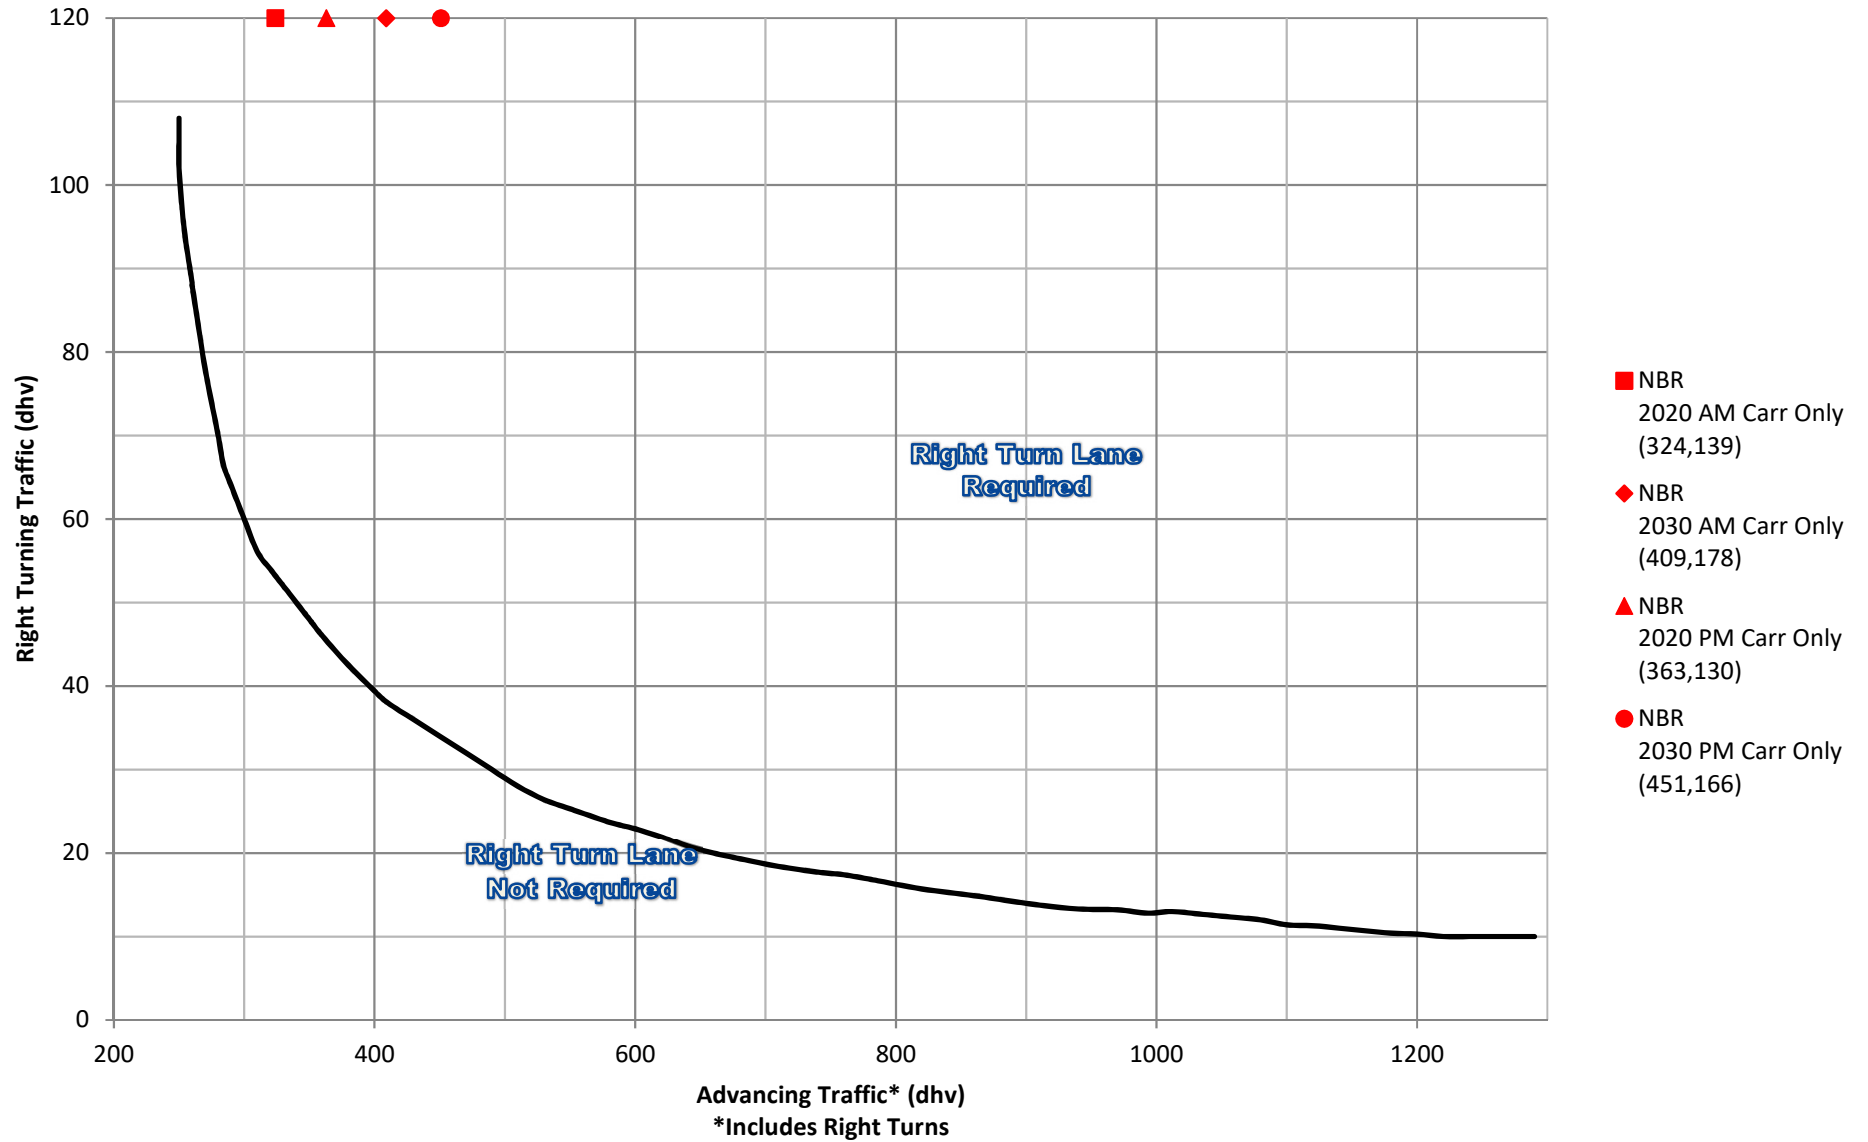

**Leppert Road @ Main Access**  
**2-Lane Highway Right Turn Lane Warrant**  
 >40 mph or 70 kph Posted Speed

**Leppert Road @ Main Access**  
**2-Lane Highway Left Turn Lane Warrant**  
 >40 mph or 70 kph Posted Speed

**Leppert Road @ North Access**  
**2-Lane Highway Right Turn Lane Warrant**  
 >40 mph or 70 kph Posted Speed

**Leppert Road @ North Access**  
**2-Lane Highway Left Turn Lane Warrant**  
 >40 mph or 70 kph Posted Speed

**Leppert Road @ Davidson Road**  
**2-Lane Highway Right Turn Lane Warrant**  
 >40 mph or 70 kph Posted Speed

**Leppert @ Davidson**  
**2-Lane Highway Left Turn Lane Warrant**  
 >40 mph or 70 kph Posted Speed