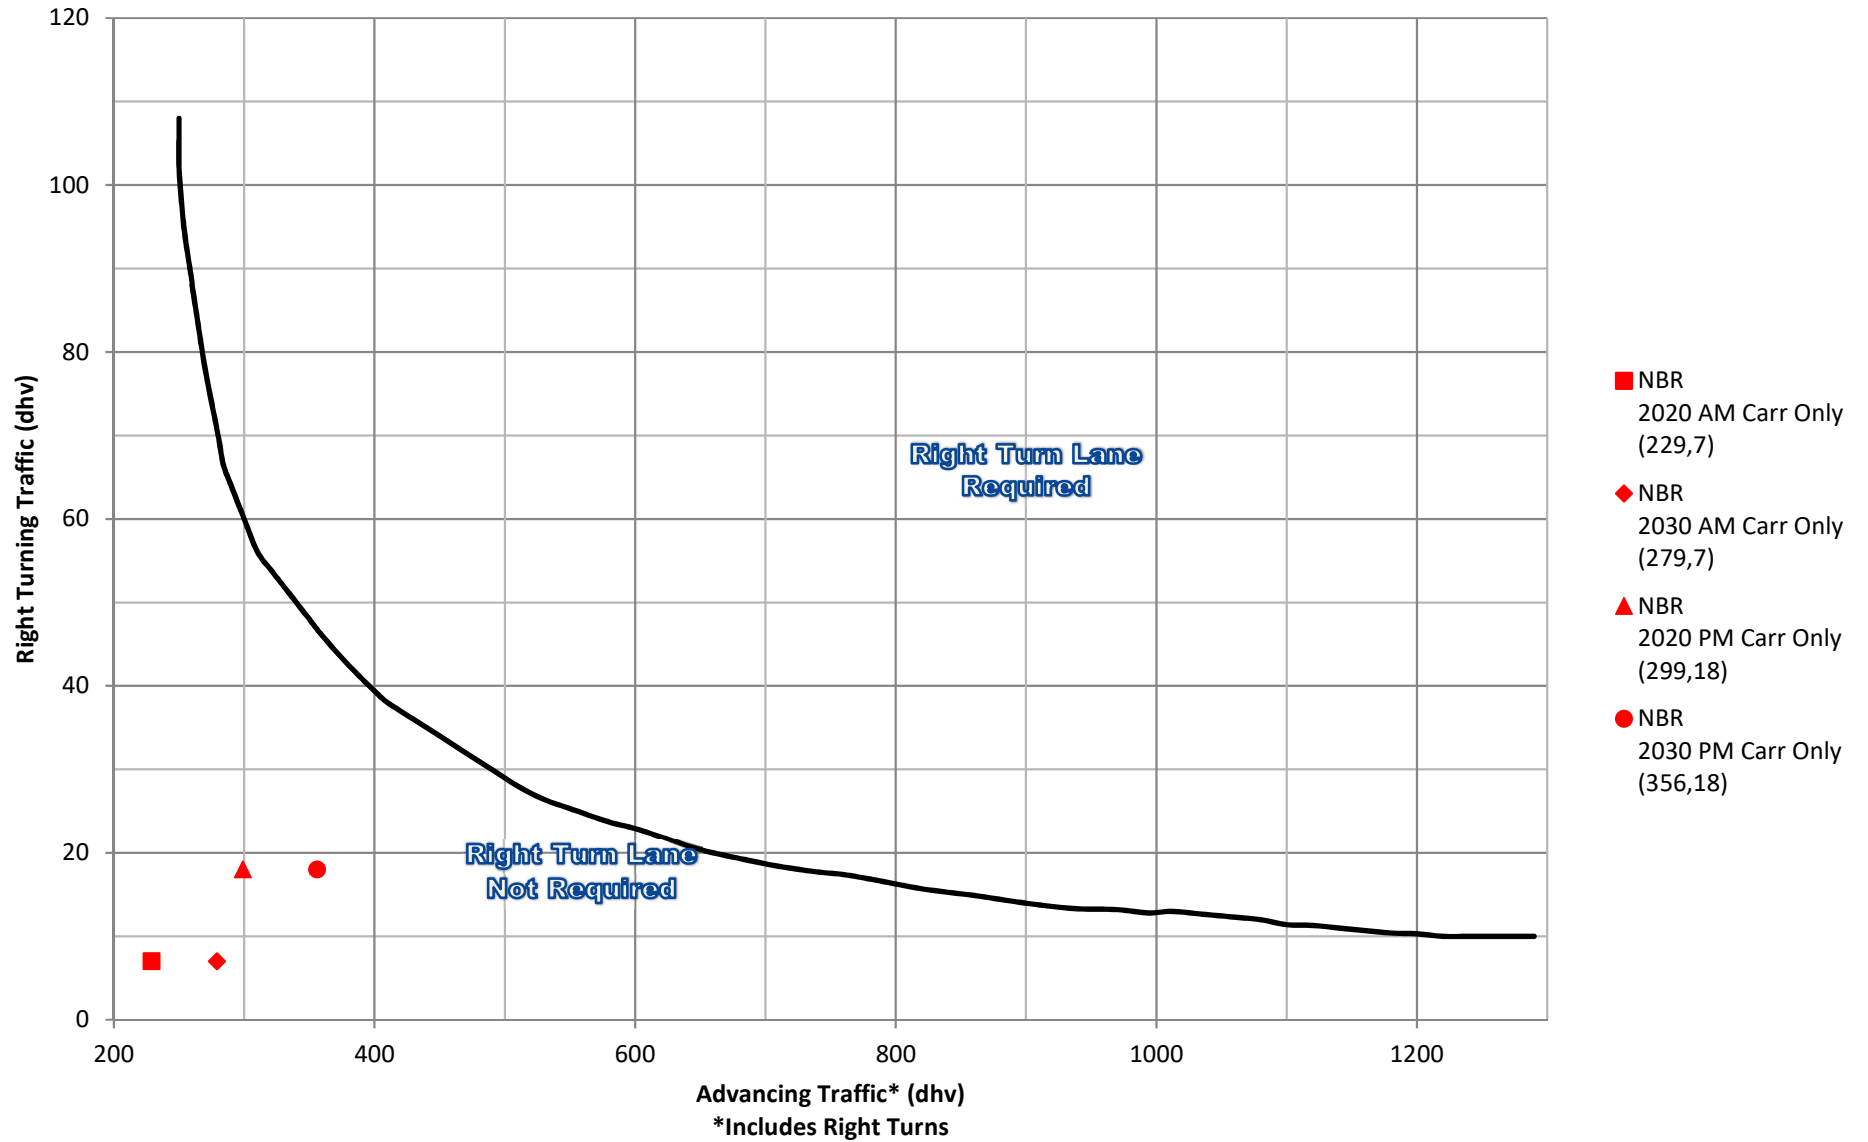

**Leppert Road @ North Access**  
**2-Lane Highway Right Turn Lane Warrant**  
 >40 mph or 70 kph Posted Speed

**Leppert Road @ North Access**  
**2-Lane Highway Left Turn Lane Warrant**  
 >40 mph or 70 kph Posted Speed

**Leppert Road @ Davidson Road**  
**2-Lane Highway Right Turn Lane Warrant**  
 >40 mph or 70 kph Posted Speed

**Leppert @ Davidson**  
**2-Lane Highway Left Turn Lane Warrant**  
 >40 mph or 70 kph Posted Speed

**Leppert Road @ Carr Southern Access**  
**2-Lane Highway Right Turn Lane Warrant**  
 >40 mph or 70 kph Posted Speed

**Leppert Road @ Carr Farms Southern Access**  
**2-Lane Highway Left Turn Lane Warrant**  
 >40 mph or 70 kph Posted Speed

**Leppert Road @ Carr Main Access**  
**2-Lane Highway Right Turn Lane Warrant**  
 >40 mph or 70 kph Posted Speed

**Leppert Road @ Carr Farms Main Access**  
**2-Lane Highway Left Turn Lane Warrant**  
 >40 mph or 70 kph Posted Speed