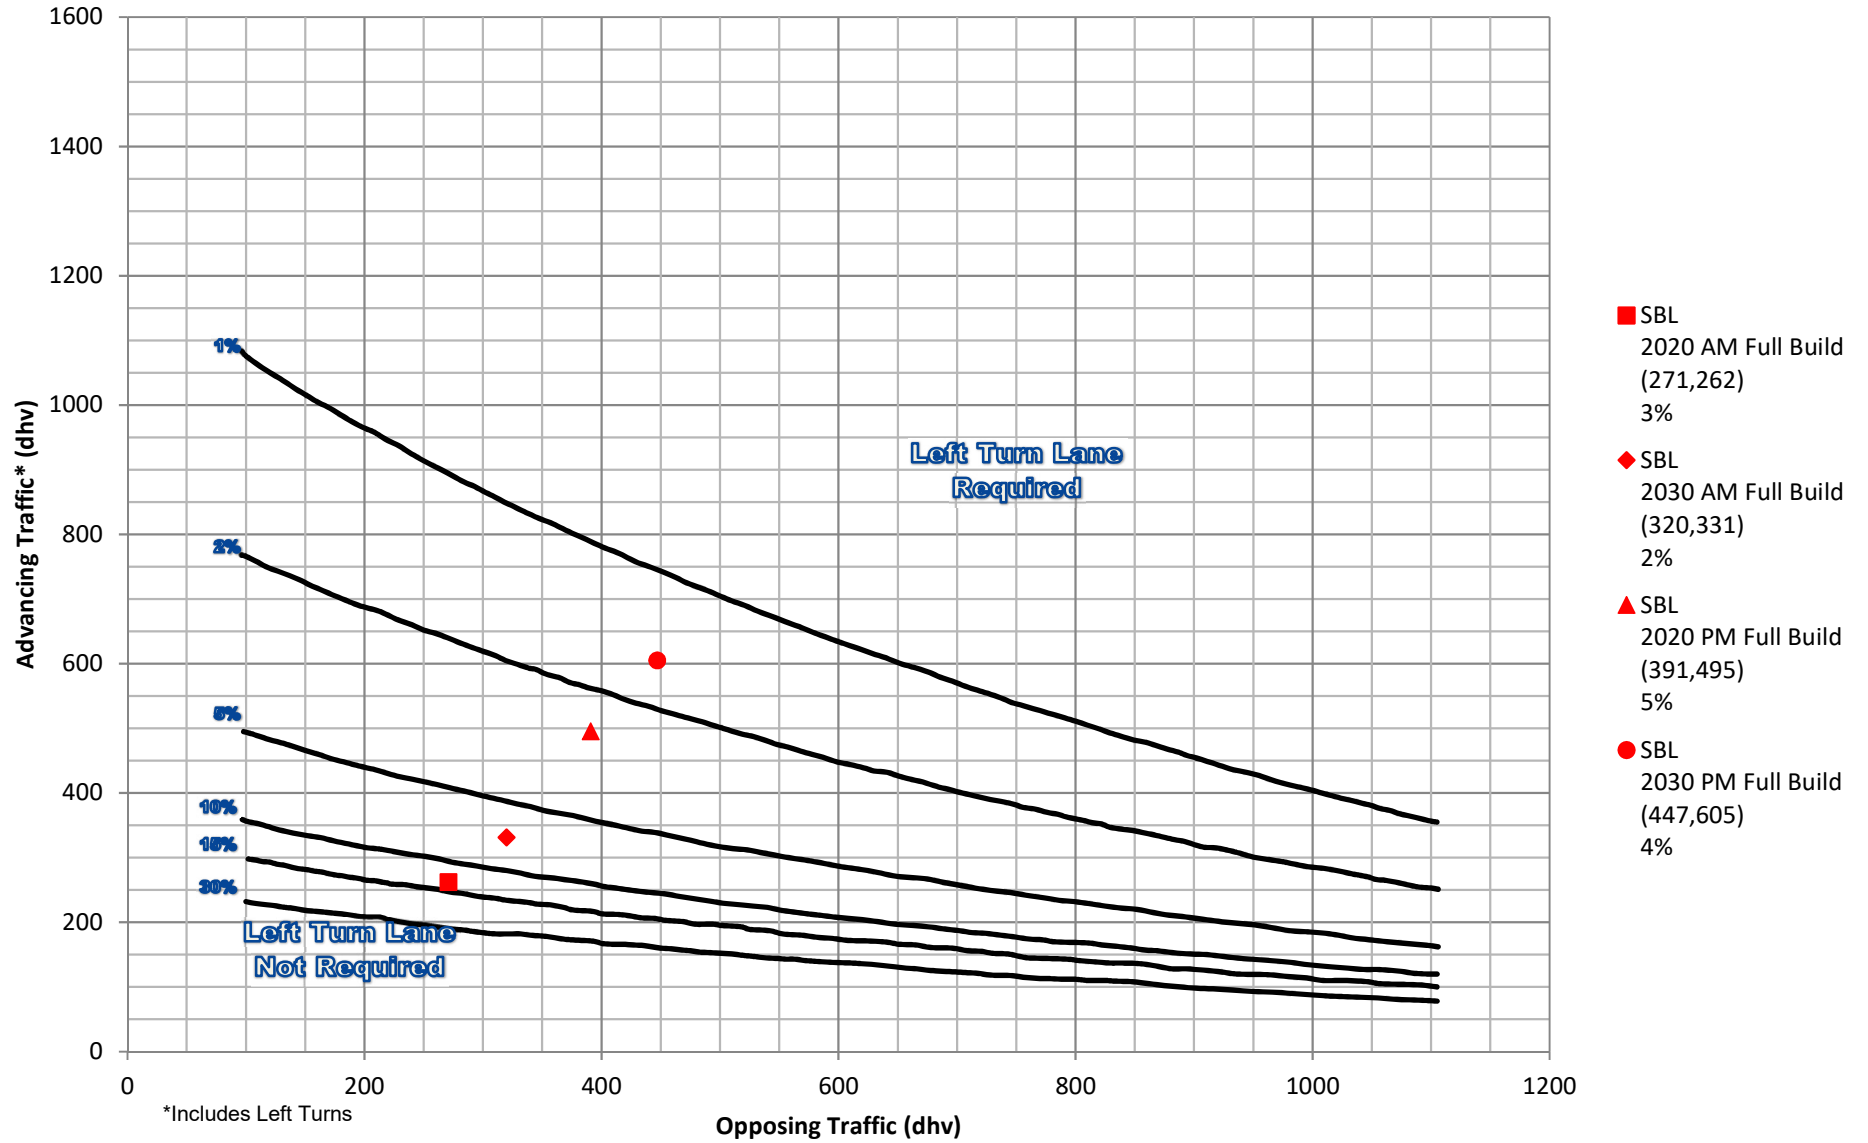

APPENDIX B:  
Turn Lane Warrants

**Leppert Road @ Davidson Road**  
**2-Lane Highway Right Turn Lane Warrant**  
 >40 mph or 70 kph Posted Speed

**Leppert Road @ Davidson Road**  
**2-Lane Highway Left Turn Lane Warrant**  
 >40 mph or 70 kph Posted Speed

**Leppert Road @ South Access**  
**2-Lane Highway Right Turn Lane Warrant**  
 >40 mph or 70 kph Posted Speed

**Leppert Road @ South Access**  
**2-Lane Highway Left Turn Lane Warrant**  
 >40 mph or 70 kph Posted Speed

**Leppert Road @ Main Access**  
**2-Lane Highway Right Turn Lane Warrant**  
 >40 mph or 70 kph Posted Speed

**Leppert Road @ Main Access**  
**2-Lane Highway Left Turn Lane Warrant**  
 >40 mph or 70 kph Posted Speed