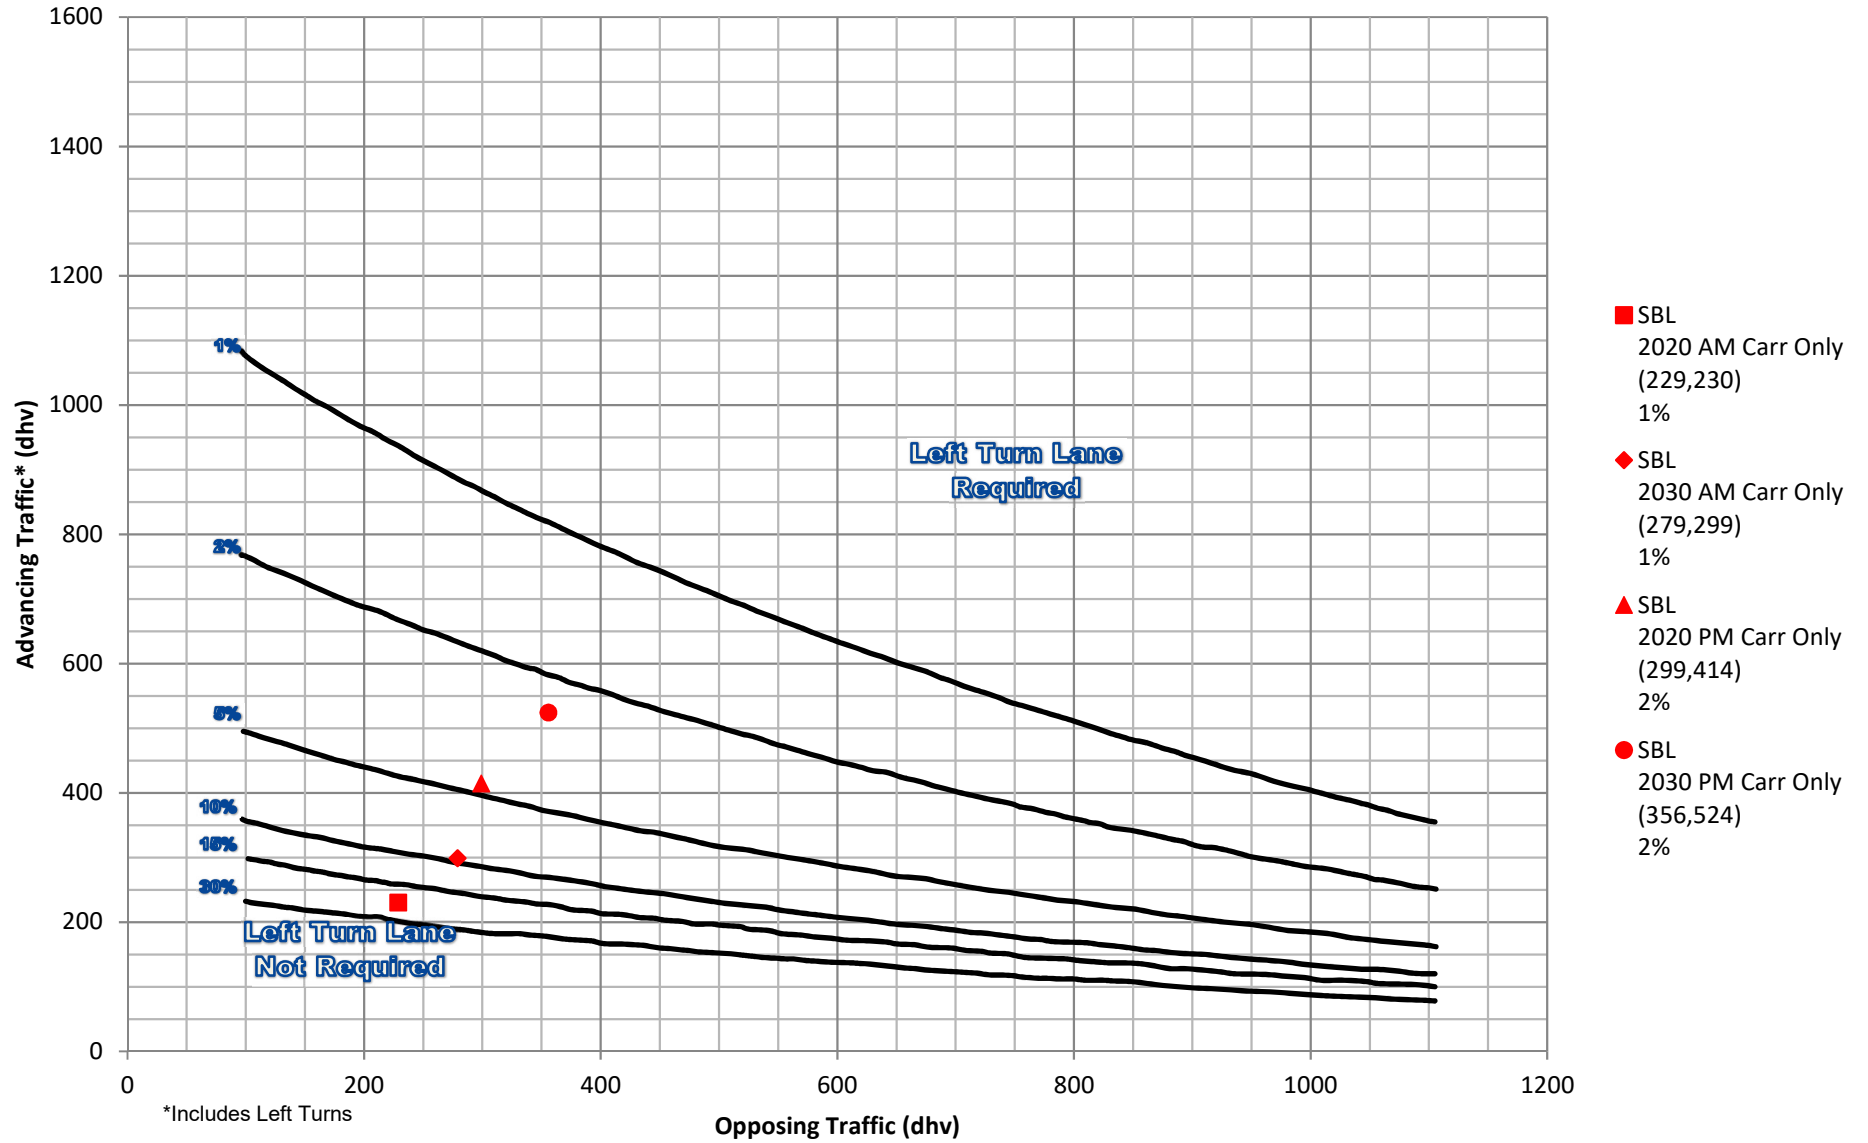

**Leppert Road @ Davidson Road**  
**2-Lane Highway Right Turn Lane Warrant**  
 >40 mph or 70 kph Posted Speed

**Leppert @ Davidson**  
**2-Lane Highway Left Turn Lane Warrant**  
 >40 mph or 70 kph Posted Speed

**Leppert Road @ Carr Southern Access**  
**2-Lane Highway Right Turn Lane Warrant**  
 >40 mph or 70 kph Posted Speed

**Leppert Road @ Carr Farms Southern Access**  
**2-Lane Highway Left Turn Lane Warrant**  
 >40 mph or 70 kph Posted Speed

**Leppert Road @ Carr Main Access**  
**2-Lane Highway Right Turn Lane Warrant**  
 >40 mph or 70 kph Posted Speed

**Leppert Road @ Carr Farms Main Access**  
**2-Lane Highway Left Turn Lane Warrant**  
 >40 mph or 70 kph Posted Speed

**Leppert Road @ Davidson Road**  
**2-Lane Highway Right Turn Lane Warrant**  
 >40 mph or 70 kph Posted Speed

**Leppert Road @ Davidson Road**  
**2-Lane Highway Left Turn Lane Warrant**  
 >40 mph or 70 kph Posted Speed