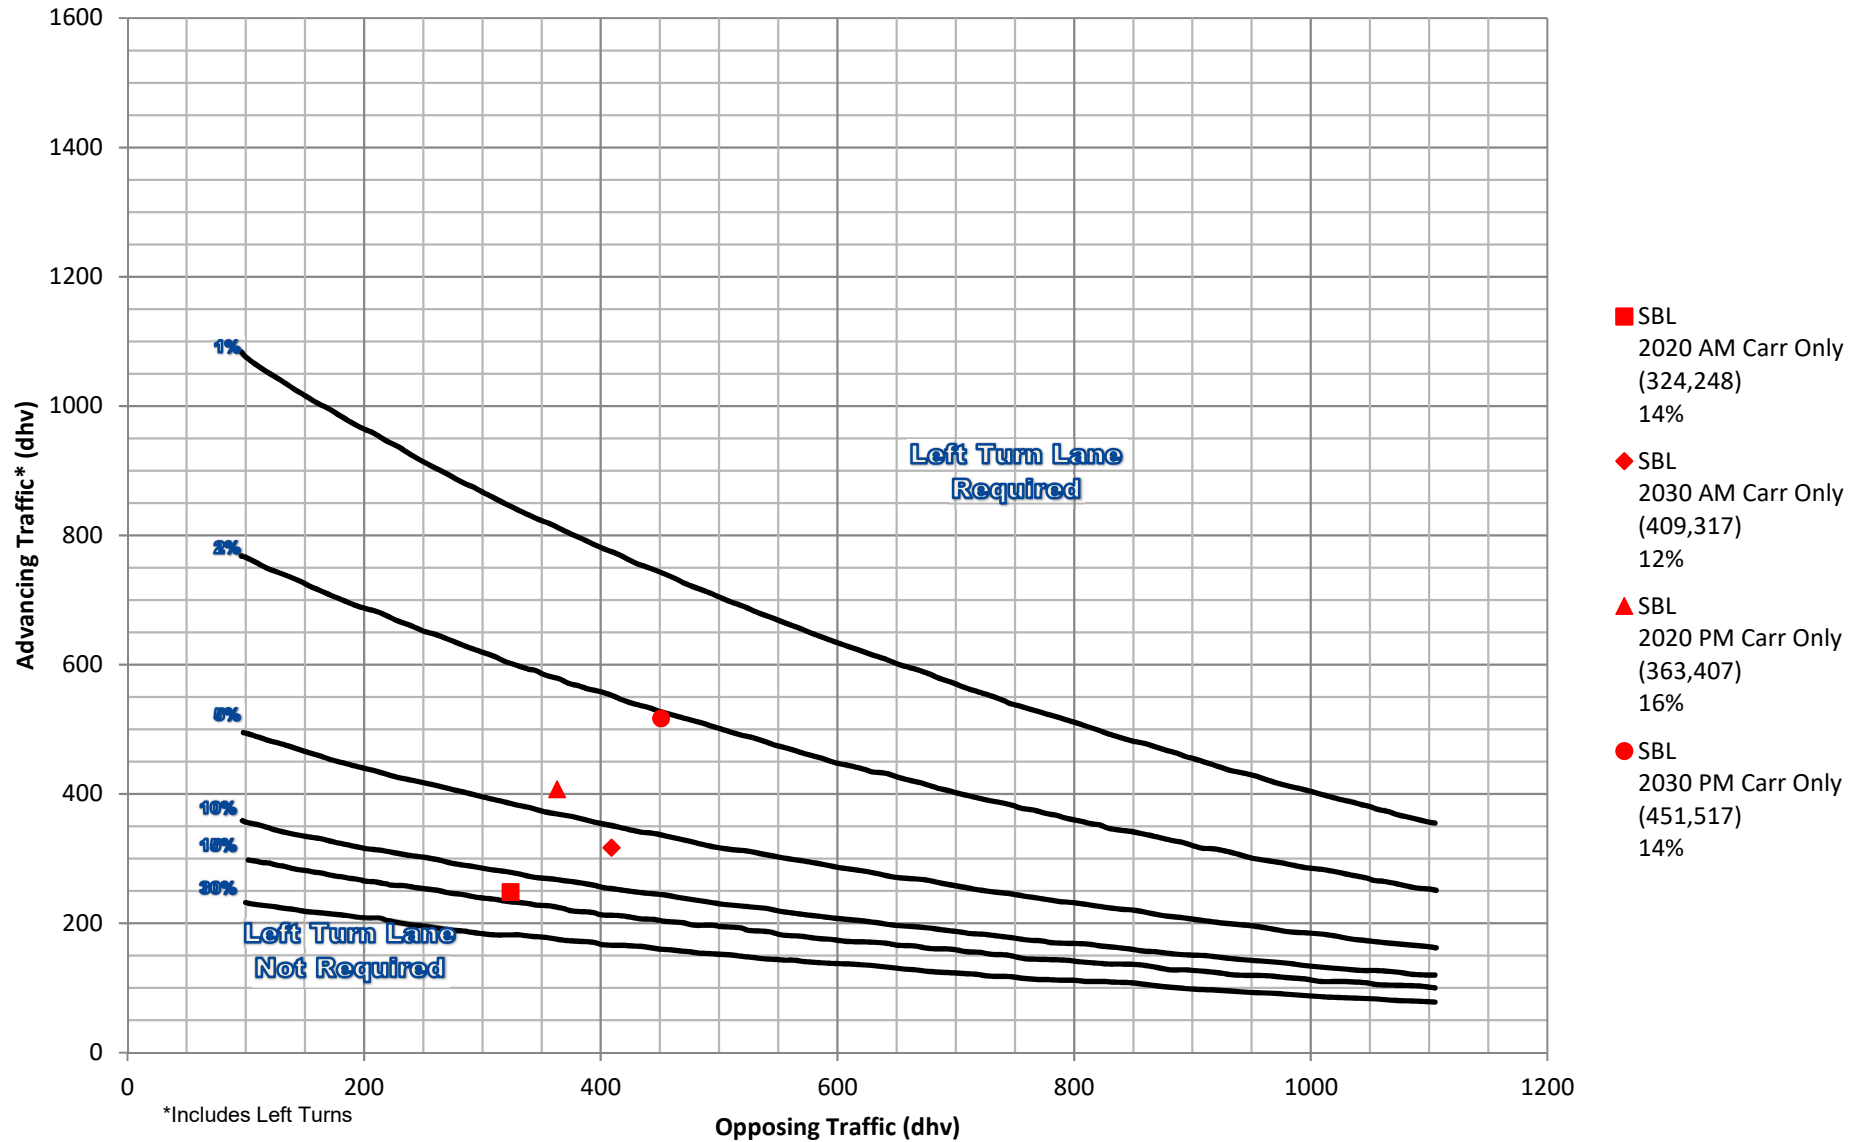

**Leppert Road @ Main Access**  
**2-Lane Highway Right Turn Lane Warrant**  
 >40 mph or 70 kph Posted Speed

**Leppert Road @ Main Access**  
**2-Lane Highway Left Turn Lane Warrant**  
 >40 mph or 70 kph Posted Speed

**Leppert Road @ North Access**  
**2-Lane Highway Right Turn Lane Warrant**  
 >40 mph or 70 kph Posted Speed

**Leppert Road @ North Access**  
**2-Lane Highway Left Turn Lane Warrant**  
 >40 mph or 70 kph Posted Speed

**Leppert Road @ Davidson Road**  
**2-Lane Highway Right Turn Lane Warrant**  
 >40 mph or 70 kph Posted Speed

**Leppert @ Davidson**  
**2-Lane Highway Left Turn Lane Warrant**  
 >40 mph or 70 kph Posted Speed

**Leppert Road @ Davidson Road**  
**2-Lane Highway Right Turn Lane Warrant**  
 >40 mph or 70 kph Posted Speed

**Leppert Road @ Davidson Road**  
**2-Lane Highway Left Turn Lane Warrant**  
 >40 mph or 70 kph Posted Speed