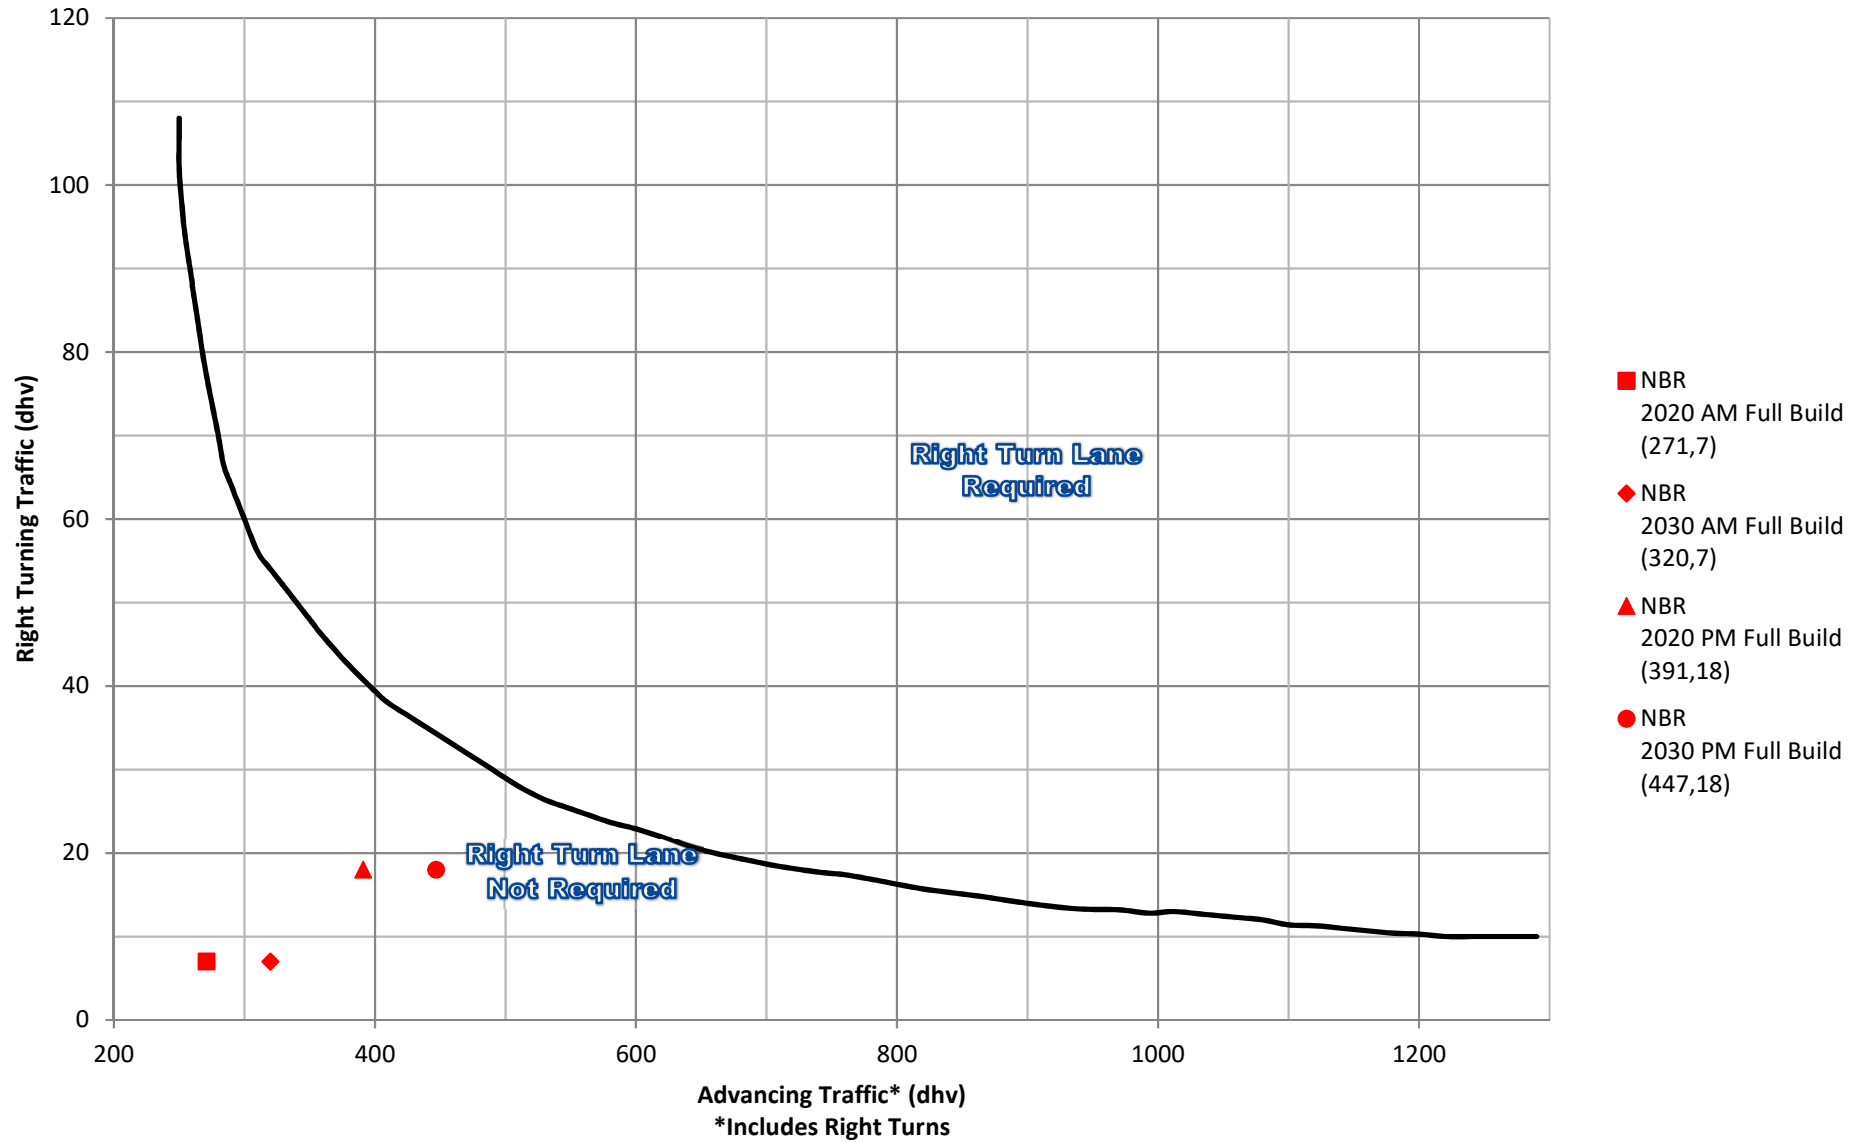

Leppert Road @ Main Access
2-Lane Highway Right Turn Lane Warrant
>40 mph or 70 kph Posted Speed