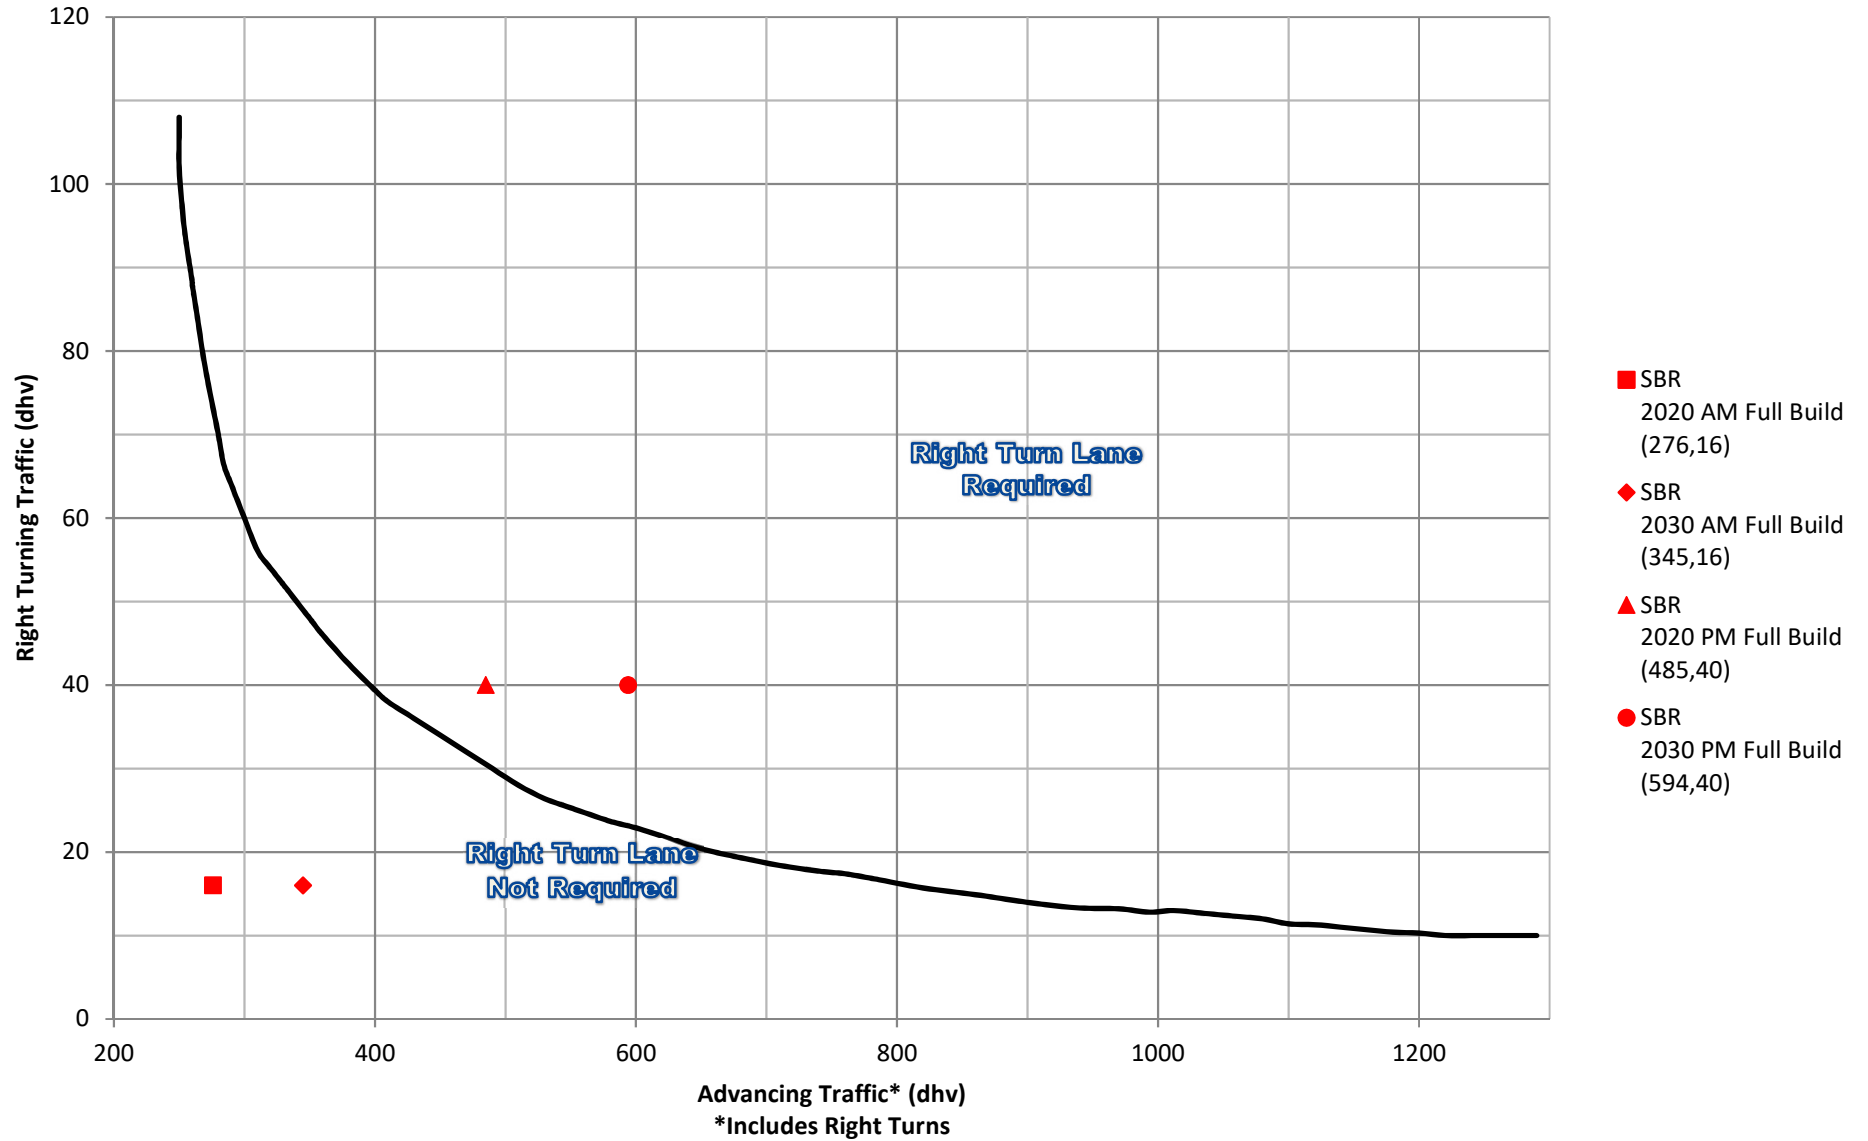

APPENDIX B:  
Turn Lane Warrants

**Leppert Road @ Davidson Road**  
**2-Lane Highway Right Turn Lane Warrant**  
 >40 mph or 70 kph Posted Speed

**Leppert Road @ Davidson Road**  
**2-Lane Highway Left Turn Lane Warrant**  
 >40 mph or 70 kph Posted Speed

**Leppert Road @ Davidson Road**  
**2-Lane Highway Right Turn Lane Warrant**  
 >40 mph or 70 kph Posted Speed

**Leppert Road @ Davidson Road**  
**2-Lane Highway Left Turn Lane Warrant**  
 >40 mph or 70 kph Posted Speed

**Leppert Road @ South Access**  
**2-Lane Highway Right Turn Lane Warrant**  
 >40 mph or 70 kph Posted Speed

**Leppert Road @ South Access**  
**2-Lane Highway Left Turn Lane Warrant**  
 >40 mph or 70 kph Posted Speed