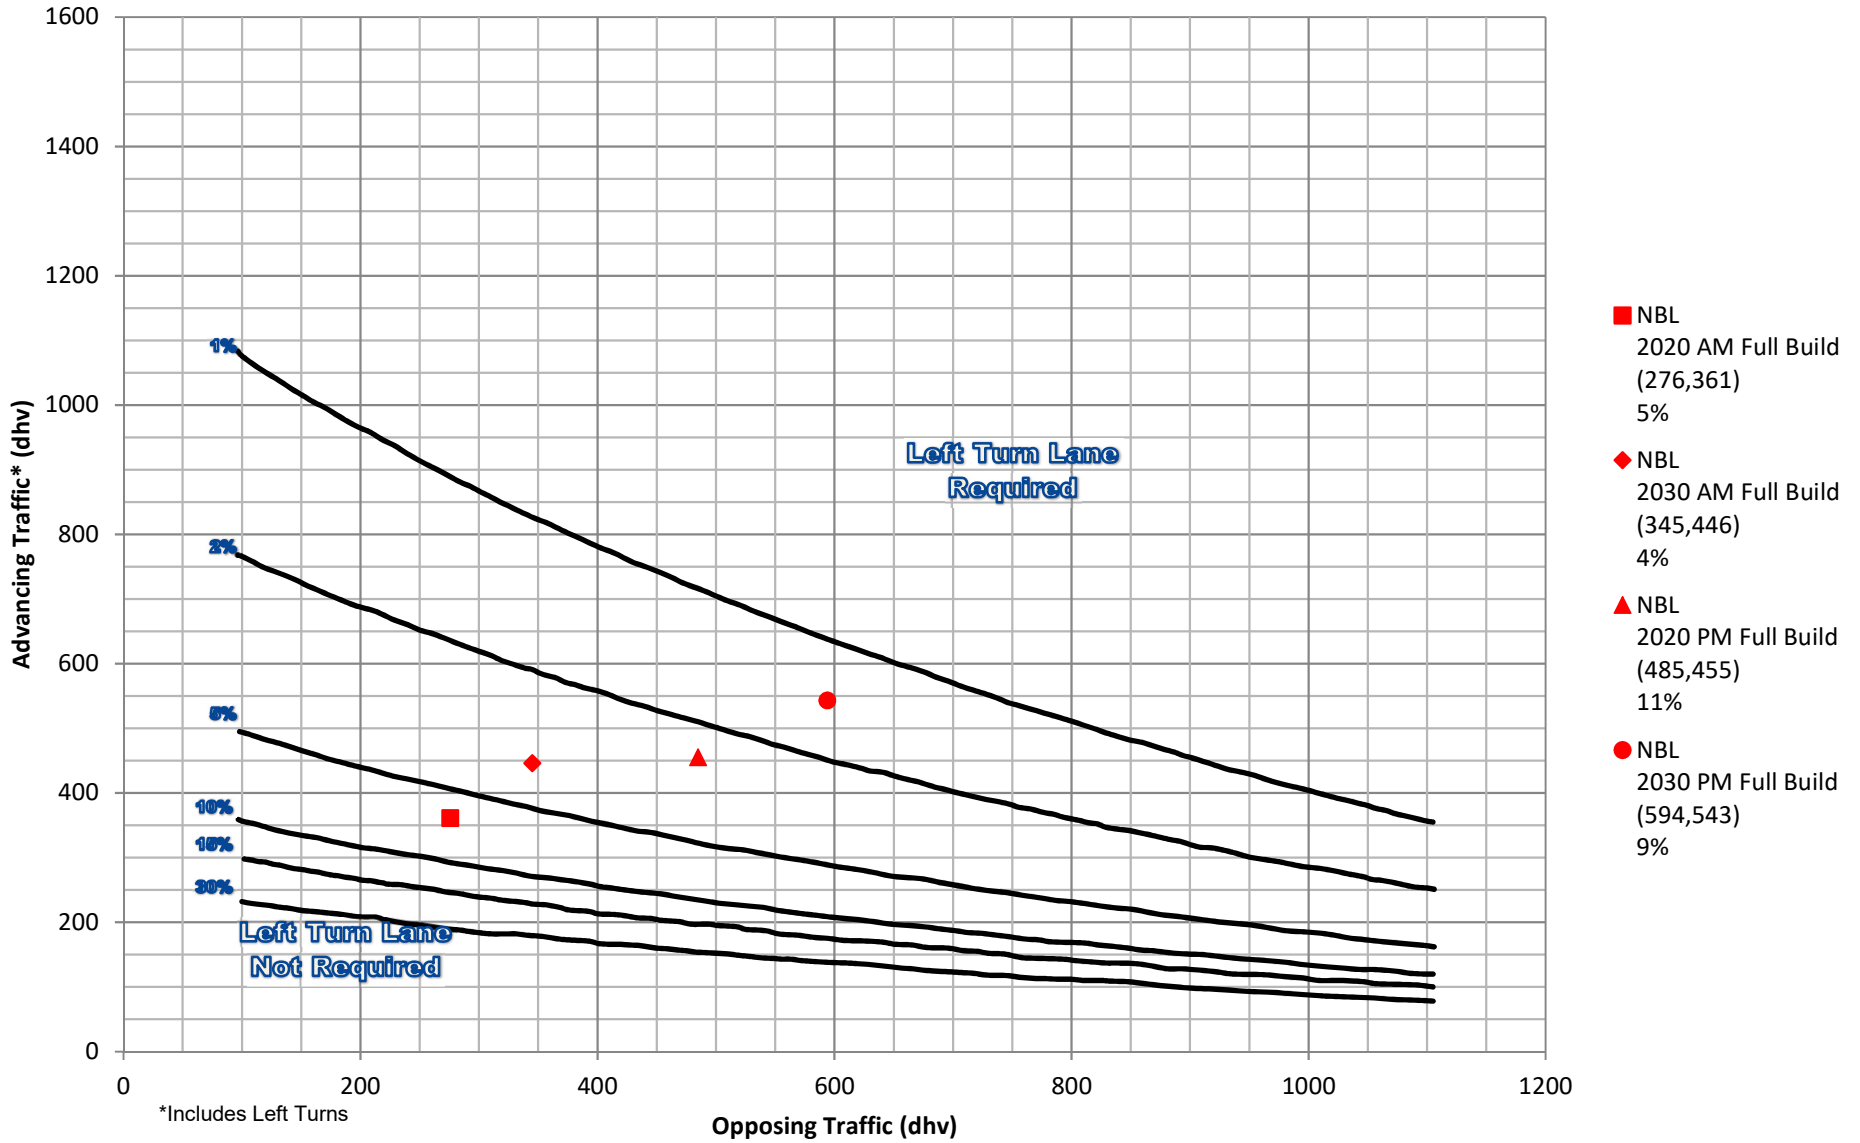

APPENDIX B:  
Turn Lane Warrants

**Leppert Road @ Davidson Road**  
**2-Lane Highway Right Turn Lane Warrant**  
 >40 mph or 70 kph Posted Speed

**Leppert Road @ Davidson Road**  
**2-Lane Highway Left Turn Lane Warrant**  
 >40 mph or 70 kph Posted Speed

**Leppert Road @ Davidson Road**  
**2-Lane Highway Right Turn Lane Warrant**  
 >40 mph or 70 kph Posted Speed

**Leppert Road @ Davidson Road**  
**2-Lane Highway Left Turn Lane Warrant**  
 >40 mph or 70 kph Posted Speed

**Leppert Road @ South Access**  
**2-Lane Highway Right Turn Lane Warrant**  
 >40 mph or 70 kph Posted Speed

**Leppert Road @ South Access**  
**2-Lane Highway Left Turn Lane Warrant**  
 >40 mph or 70 kph Posted Speed