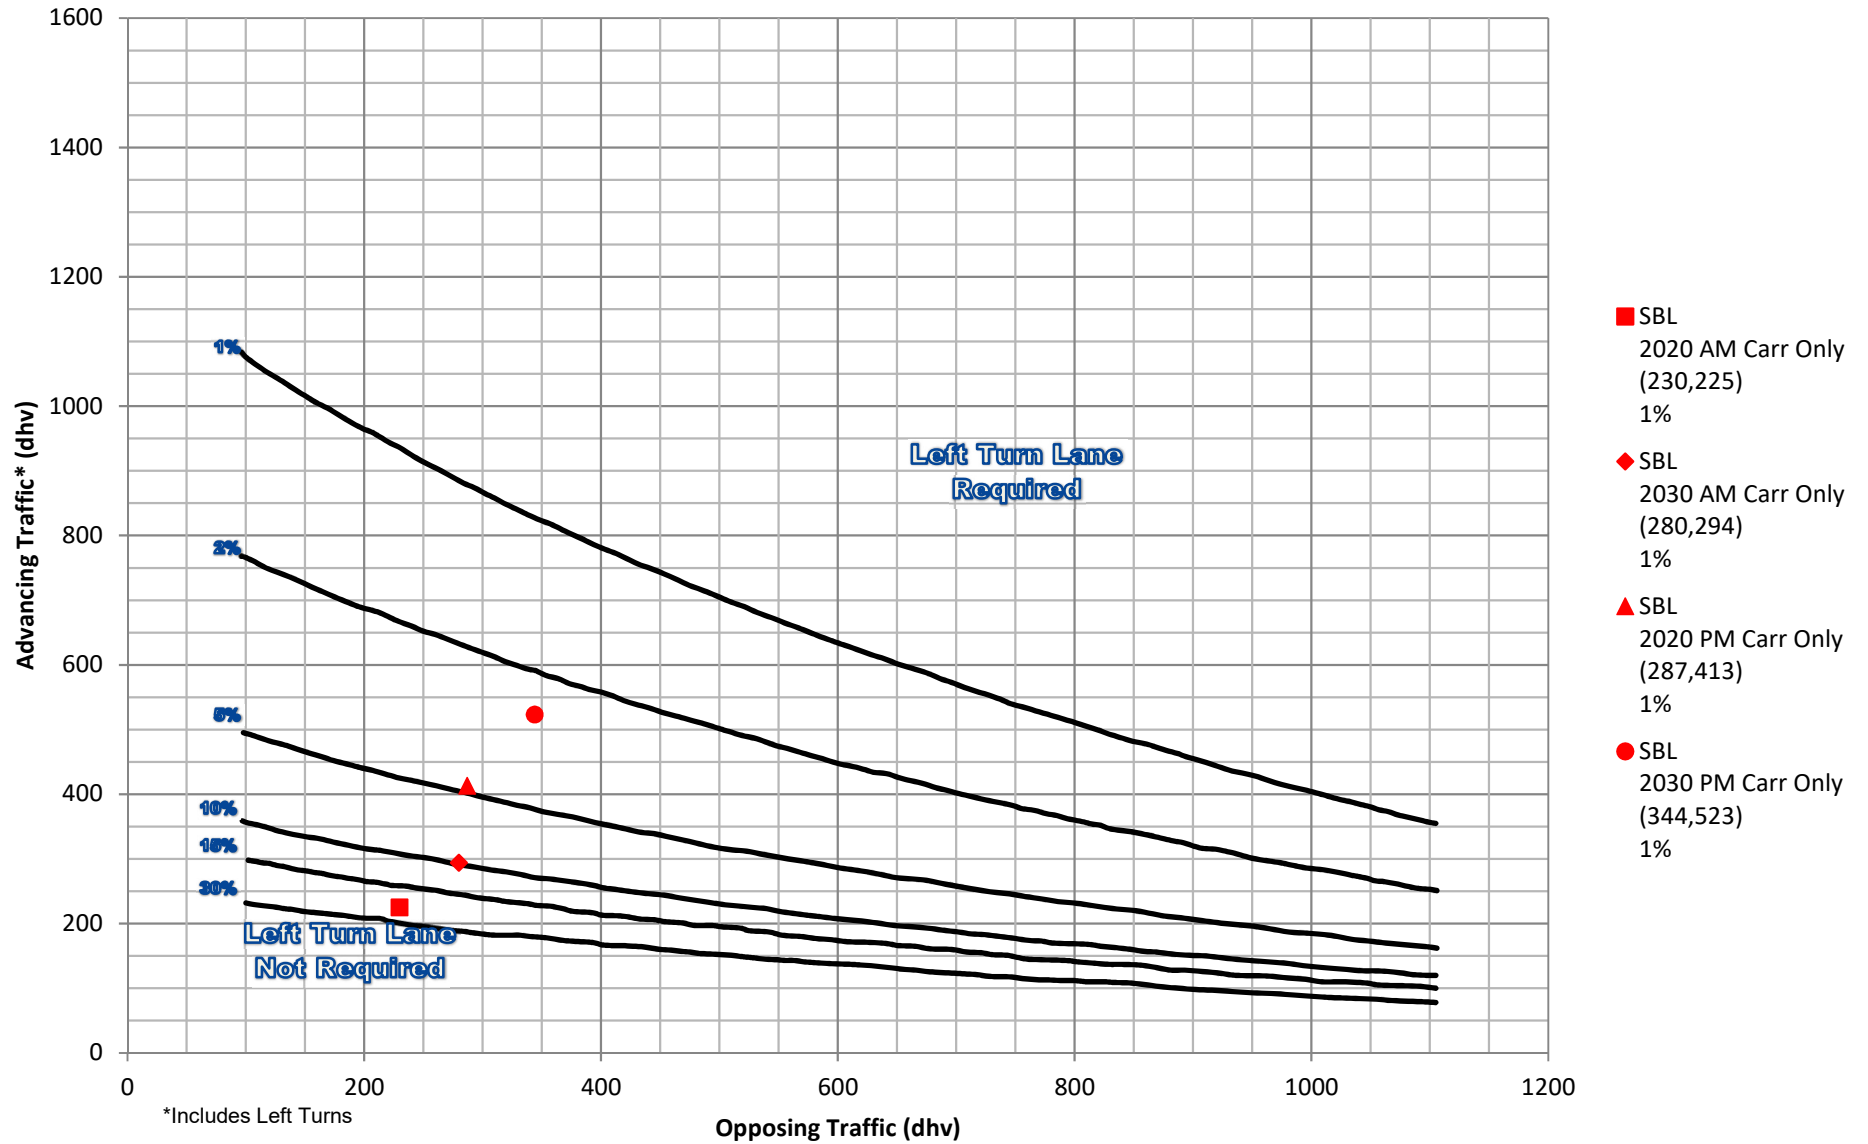

**Leppert Road @ Davidson Road**  
**2-Lane Highway Right Turn Lane Warrant**  
 >40 mph or 70 kph Posted Speed

**Leppert @ Davidson**  
**2-Lane Highway Left Turn Lane Warrant**  
 >40 mph or 70 kph Posted Speed

**Leppert Road @ Carr Southern Access**  
**2-Lane Highway Right Turn Lane Warrant**  
 >40 mph or 70 kph Posted Speed

**Leppert Road @ Carr Farms Southern Access**  
**2-Lane Highway Left Turn Lane Warrant**  
 >40 mph or 70 kph Posted Speed

**Leppert Road @ Carr Main Access**  
**2-Lane Highway Right Turn Lane Warrant**  
 >40 mph or 70 kph Posted Speed

**Leppert Road @ Carr Farms Main Access**  
**2-Lane Highway Left Turn Lane Warrant**  
 >40 mph or 70 kph Posted Speed

**Leppert Road @ Davidson Road**  
**2-Lane Highway Right Turn Lane Warrant**  
 >40 mph or 70 kph Posted Speed

**Leppert Road @ Davidson Road**  
**2-Lane Highway Left Turn Lane Warrant**  
 >40 mph or 70 kph Posted Speed