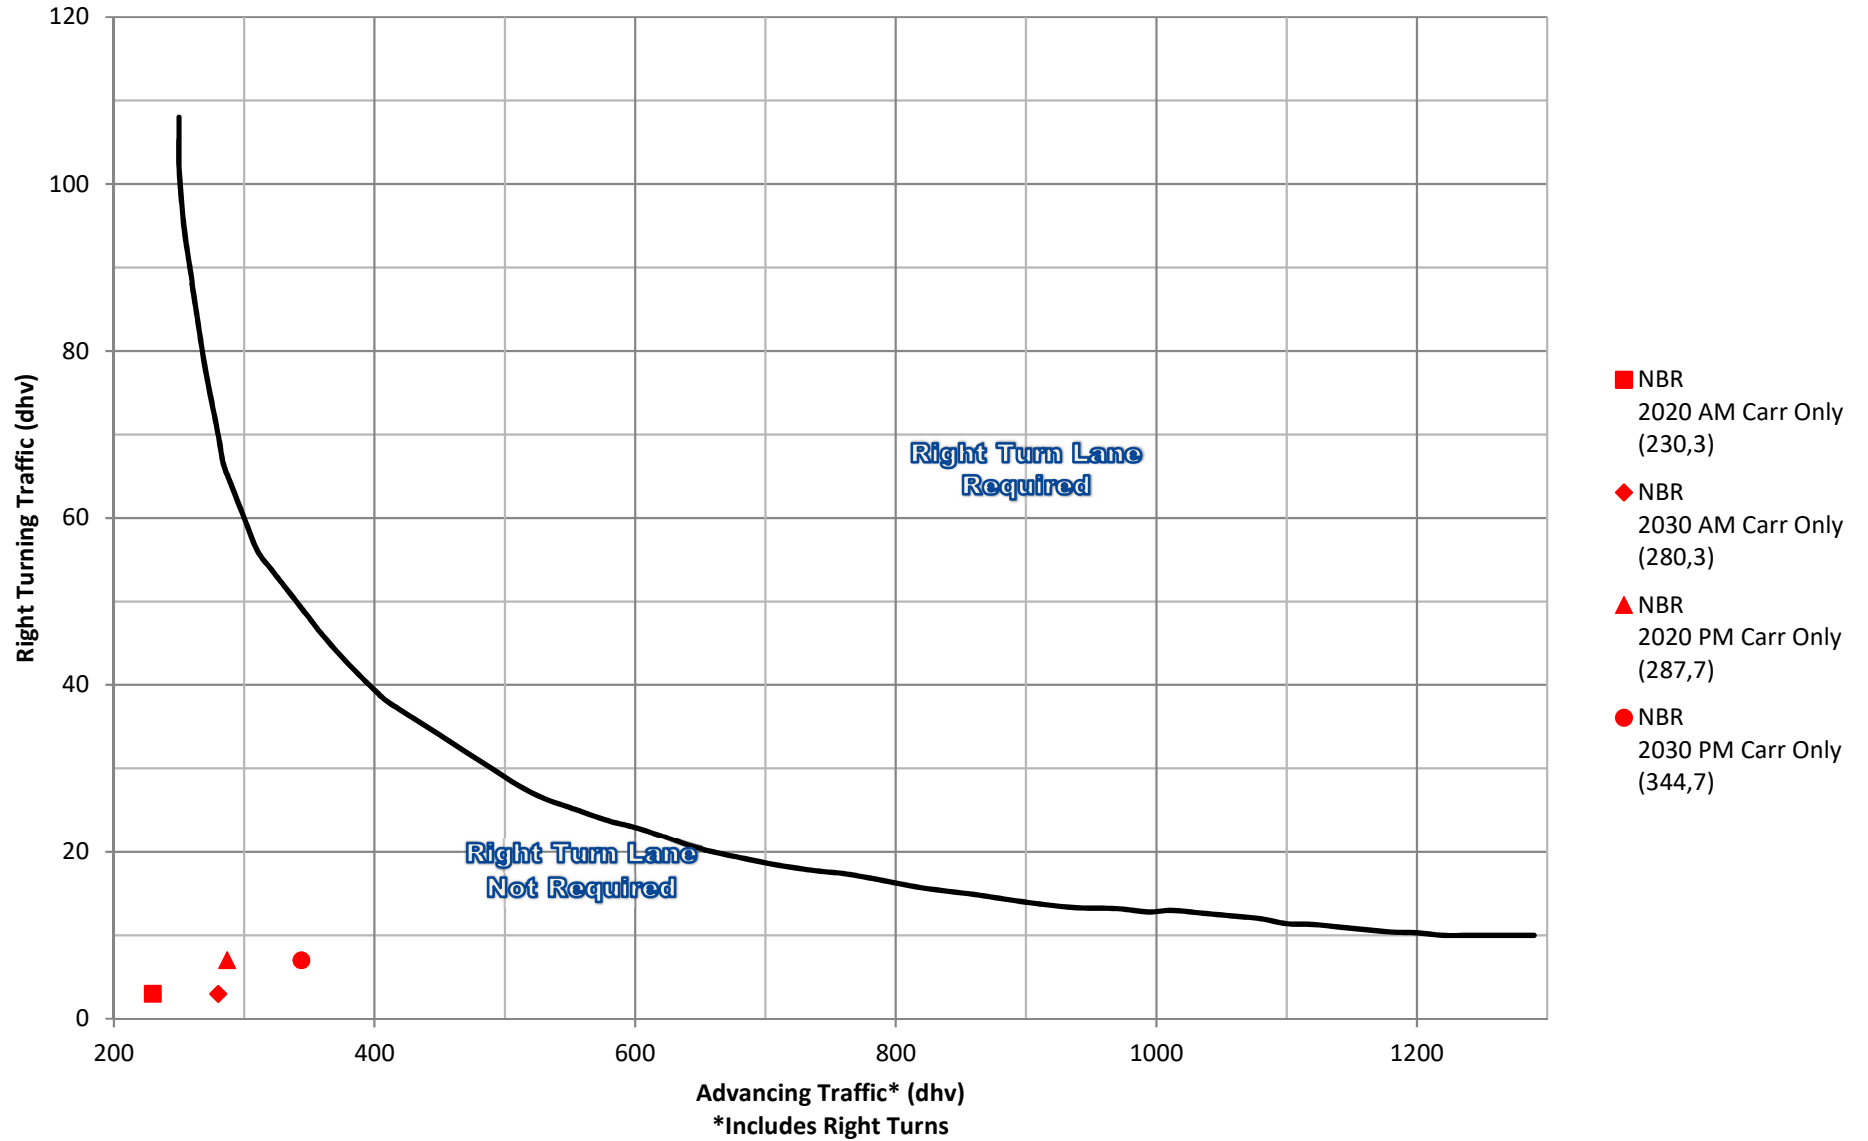

Leppert Road @ Carr Farms North Access
2-Lane Highway Right Turn Lane Warrant
>40 mph or 70 kph Posted Speed