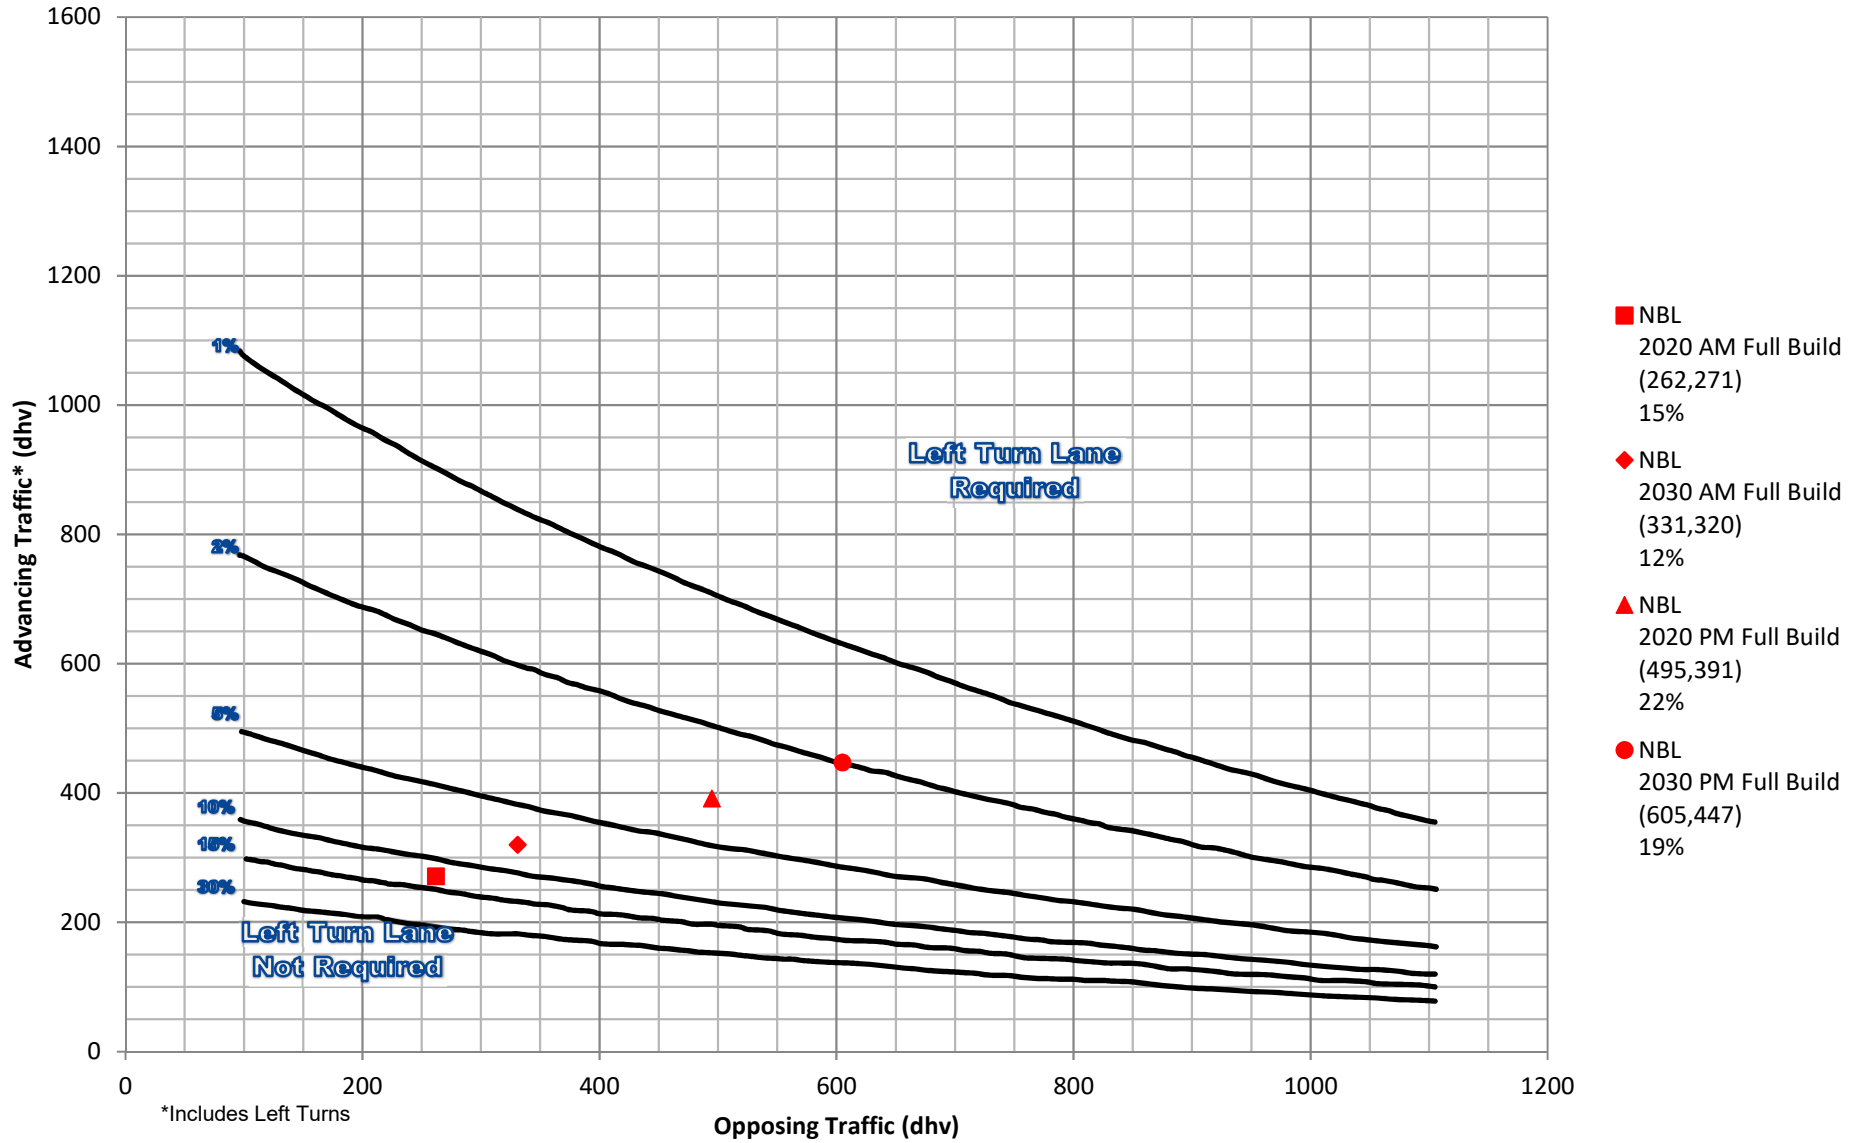

APPENDIX B:  
Turn Lane Warrants

**Leppert Road @ Davidson Road**  
**2-Lane Highway Right Turn Lane Warrant**  
 >40 mph or 70 kph Posted Speed

**Leppert Road @ Davidson Road**  
**2-Lane Highway Left Turn Lane Warrant**  
 >40 mph or 70 kph Posted Speed

**Leppert Road @ Davidson Road**  
**2-Lane Highway Right Turn Lane Warrant**  
 >40 mph or 70 kph Posted Speed

**Leppert Road @ Davidson Road**  
**2-Lane Highway Left Turn Lane Warrant**  
 >40 mph or 70 kph Posted Speed

**Leppert Road @ South Access**  
**2-Lane Highway Right Turn Lane Warrant**  
 >40 mph or 70 kph Posted Speed

**Leppert Road @ South Access**  
**2-Lane Highway Left Turn Lane Warrant**  
 >40 mph or 70 kph Posted Speed

**Leppert Road @ Main Access**  
**2-Lane Highway Right Turn Lane Warrant**  
 >40 mph or 70 kph Posted Speed

**Leppert Road @ Main Access**  
**2-Lane Highway Left Turn Lane Warrant**  
 >40 mph or 70 kph Posted Speed