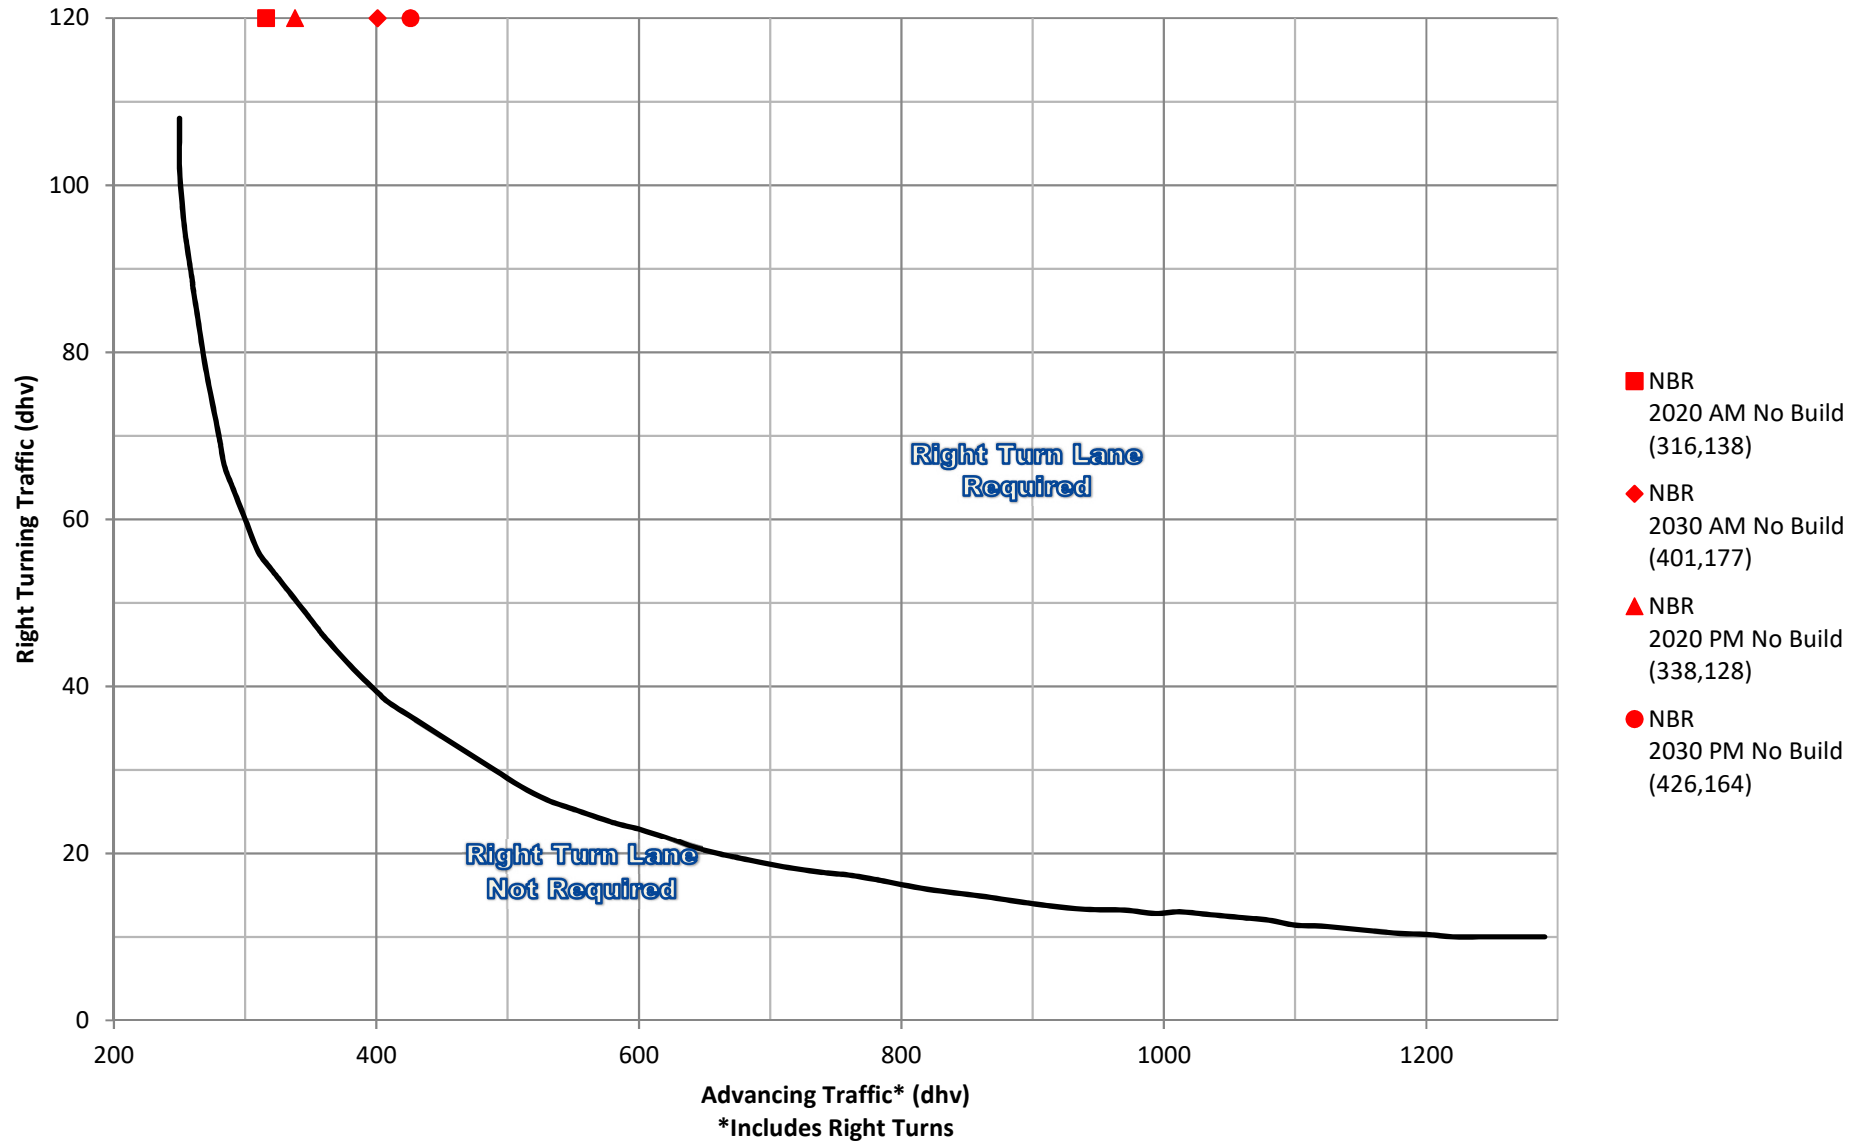

**Leppert Road @ Davidson Road**  
**2-Lane Highway Right Turn Lane Warrant**  
 >40 mph or 70 kph Posted Speed

**Leppert @ Davidson**  
**2-Lane Highway Left Turn Lane Warrant**  
 >40 mph or 70 kph Posted Speed

**Leppert Road @ Carr Main Access**  
**2-Lane Highway Right Turn Lane Warrant**  
 >40 mph or 70 kph Posted Speed

**Leppert Road @ Carr Farms Main Access**  
**2-Lane Highway Left Turn Lane Warrant**  
 >40 mph or 70 kph Posted Speed

**Leppert Road @ Carr Farms North Access**  
**2-Lane Highway Right Turn Lane Warrant**  
 >40 mph or 70 kph Posted Speed

**Leppert Road @ Carr Farms North Access**  
**2-Lane Highway Left Turn Lane Warrant**  
 >40 mph or 70 kph Posted Speed

**Leppert Road @ Davidson Road**  
**2-Lane Highway Right Turn Lane Warrant**  
 >40 mph or 70 kph Posted Speed

**Leppert Road @ Davidson Road**  
**2-Lane Highway Left Turn Lane Warrant**  
 >40 mph or 70 kph Posted Speed