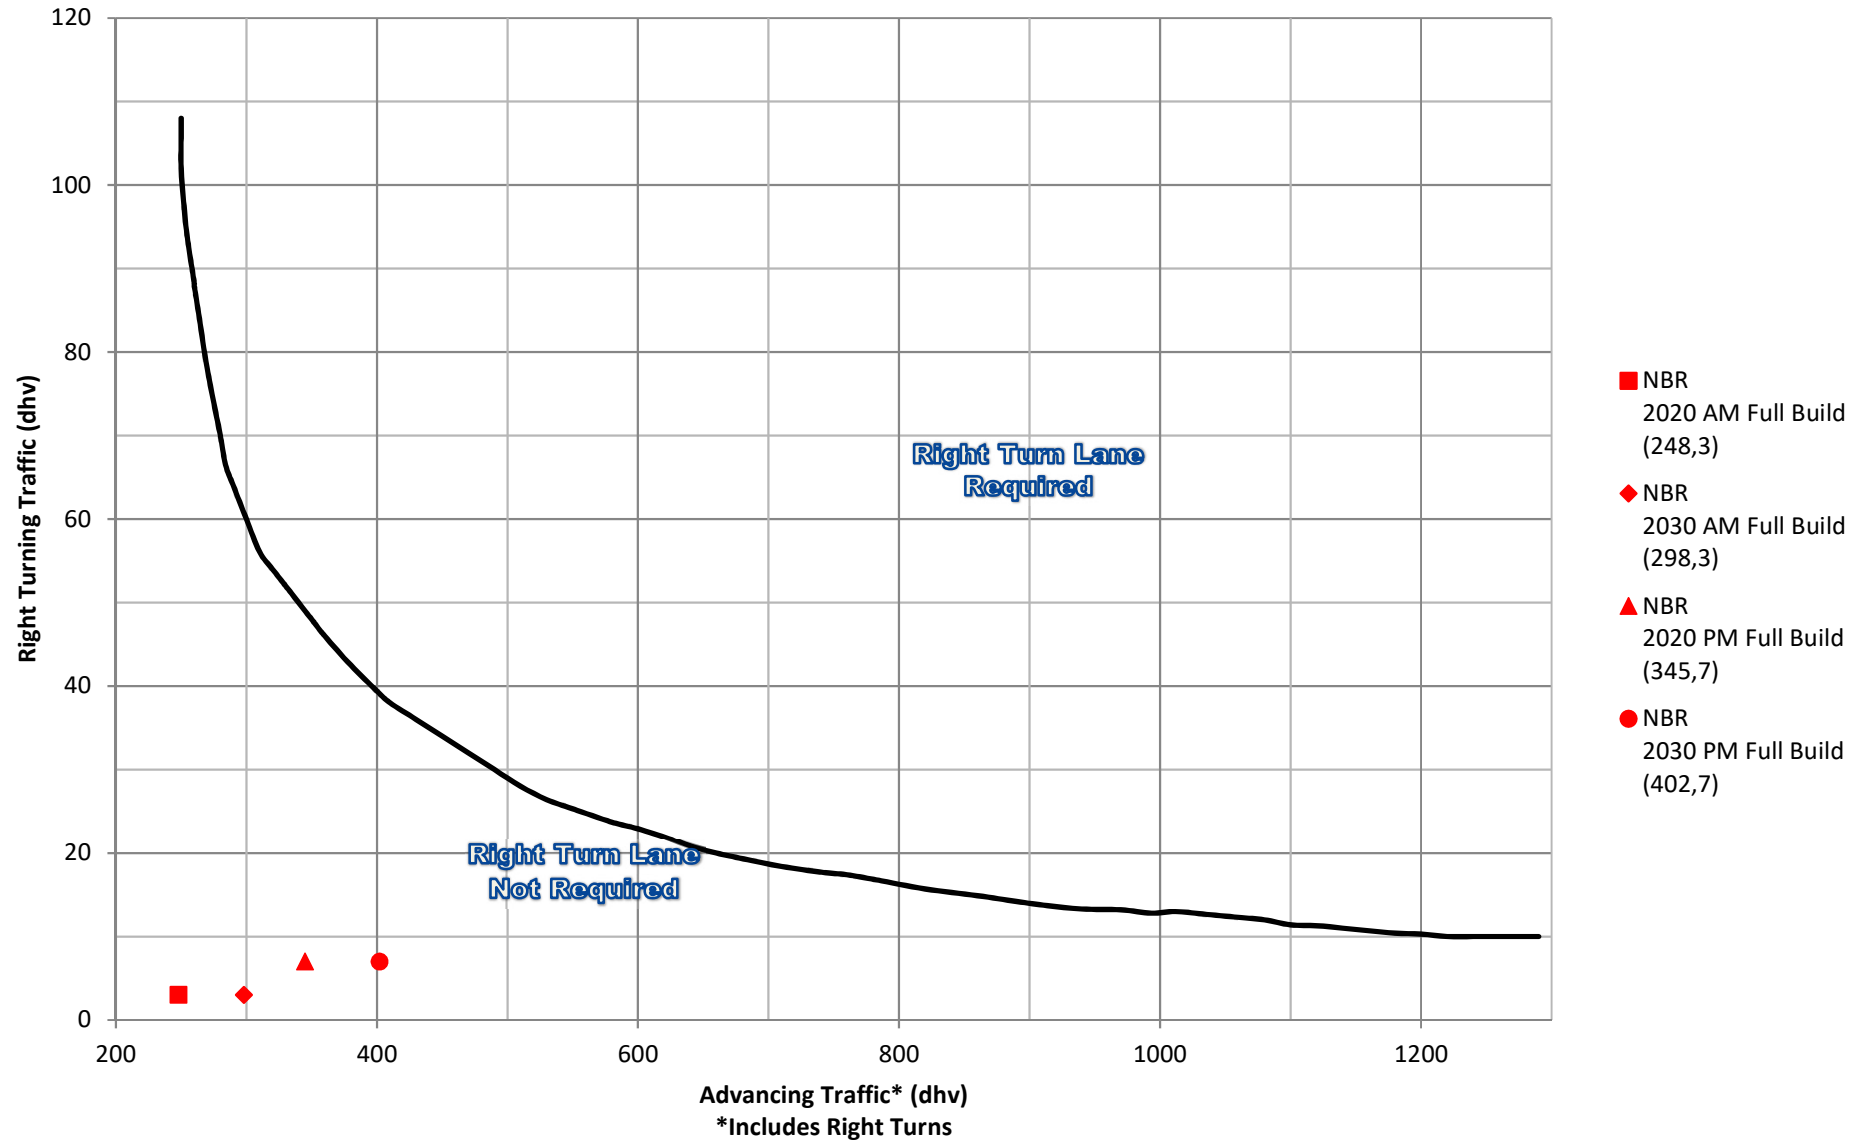

Leppert Road @ North Access
2-Lane Highway Right Turn Lane Warrant
>40 mph or 70 kph Posted Speed