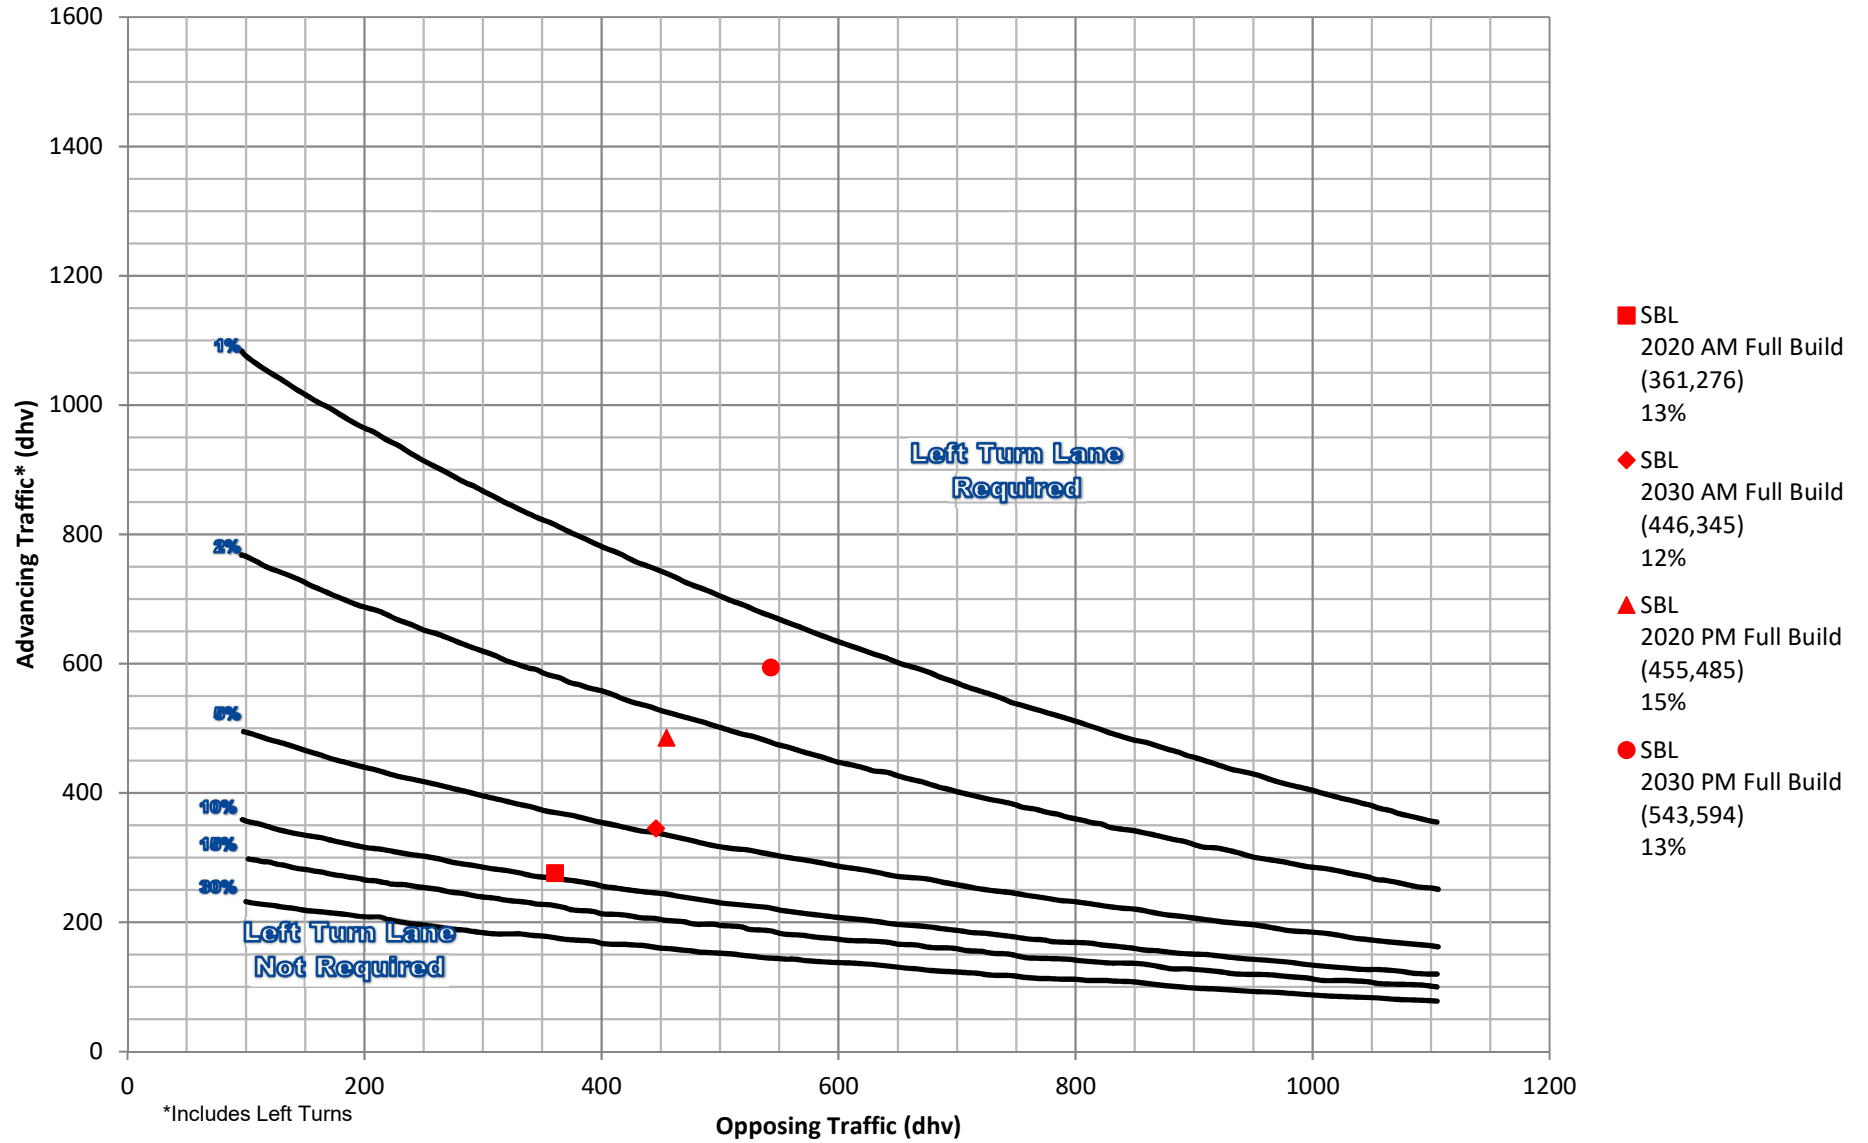

APPENDIX B:  
Turn Lane Warrants

**Leppert Road @ Davidson Road**  
**2-Lane Highway Right Turn Lane Warrant**  
 >40 mph or 70 kph Posted Speed

**Leppert Road @ Davidson Road**  
**2-Lane Highway Left Turn Lane Warrant**  
 >40 mph or 70 kph Posted Speed

**Leppert Road @ Davidson Road**  
**2-Lane Highway Right Turn Lane Warrant**  
 >40 mph or 70 kph Posted Speed

**Leppert Road @ Davidson Road**  
**2-Lane Highway Left Turn Lane Warrant**  
 >40 mph or 70 kph Posted Speed

**Leppert Road @ South Access**  
**2-Lane Highway Right Turn Lane Warrant**  
 >40 mph or 70 kph Posted Speed

**Leppert Road @ South Access**  
**2-Lane Highway Left Turn Lane Warrant**  
 >40 mph or 70 kph Posted Speed