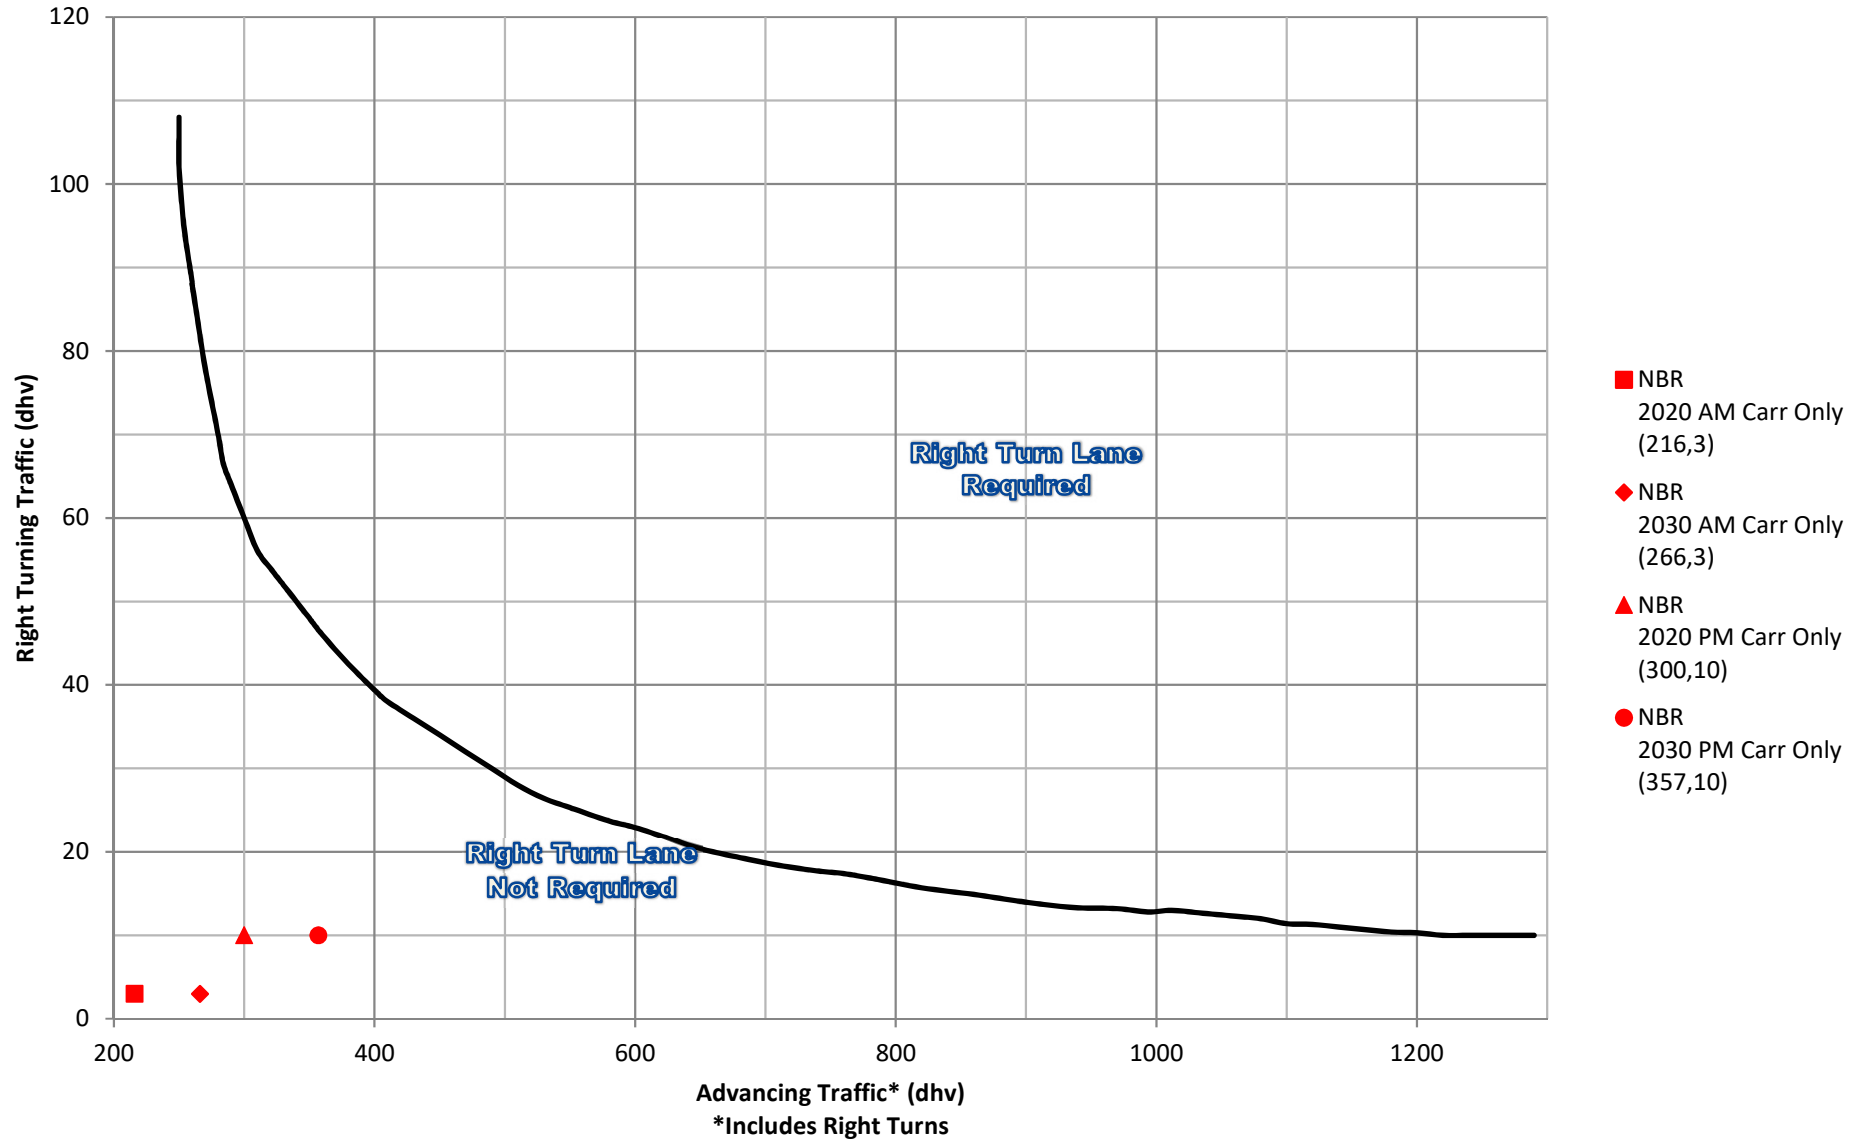

Leppert Road @ Carr Southern Access
2-Lane Highway Right Turn Lane Warrant
>40 mph or 70 kph Posted Speed