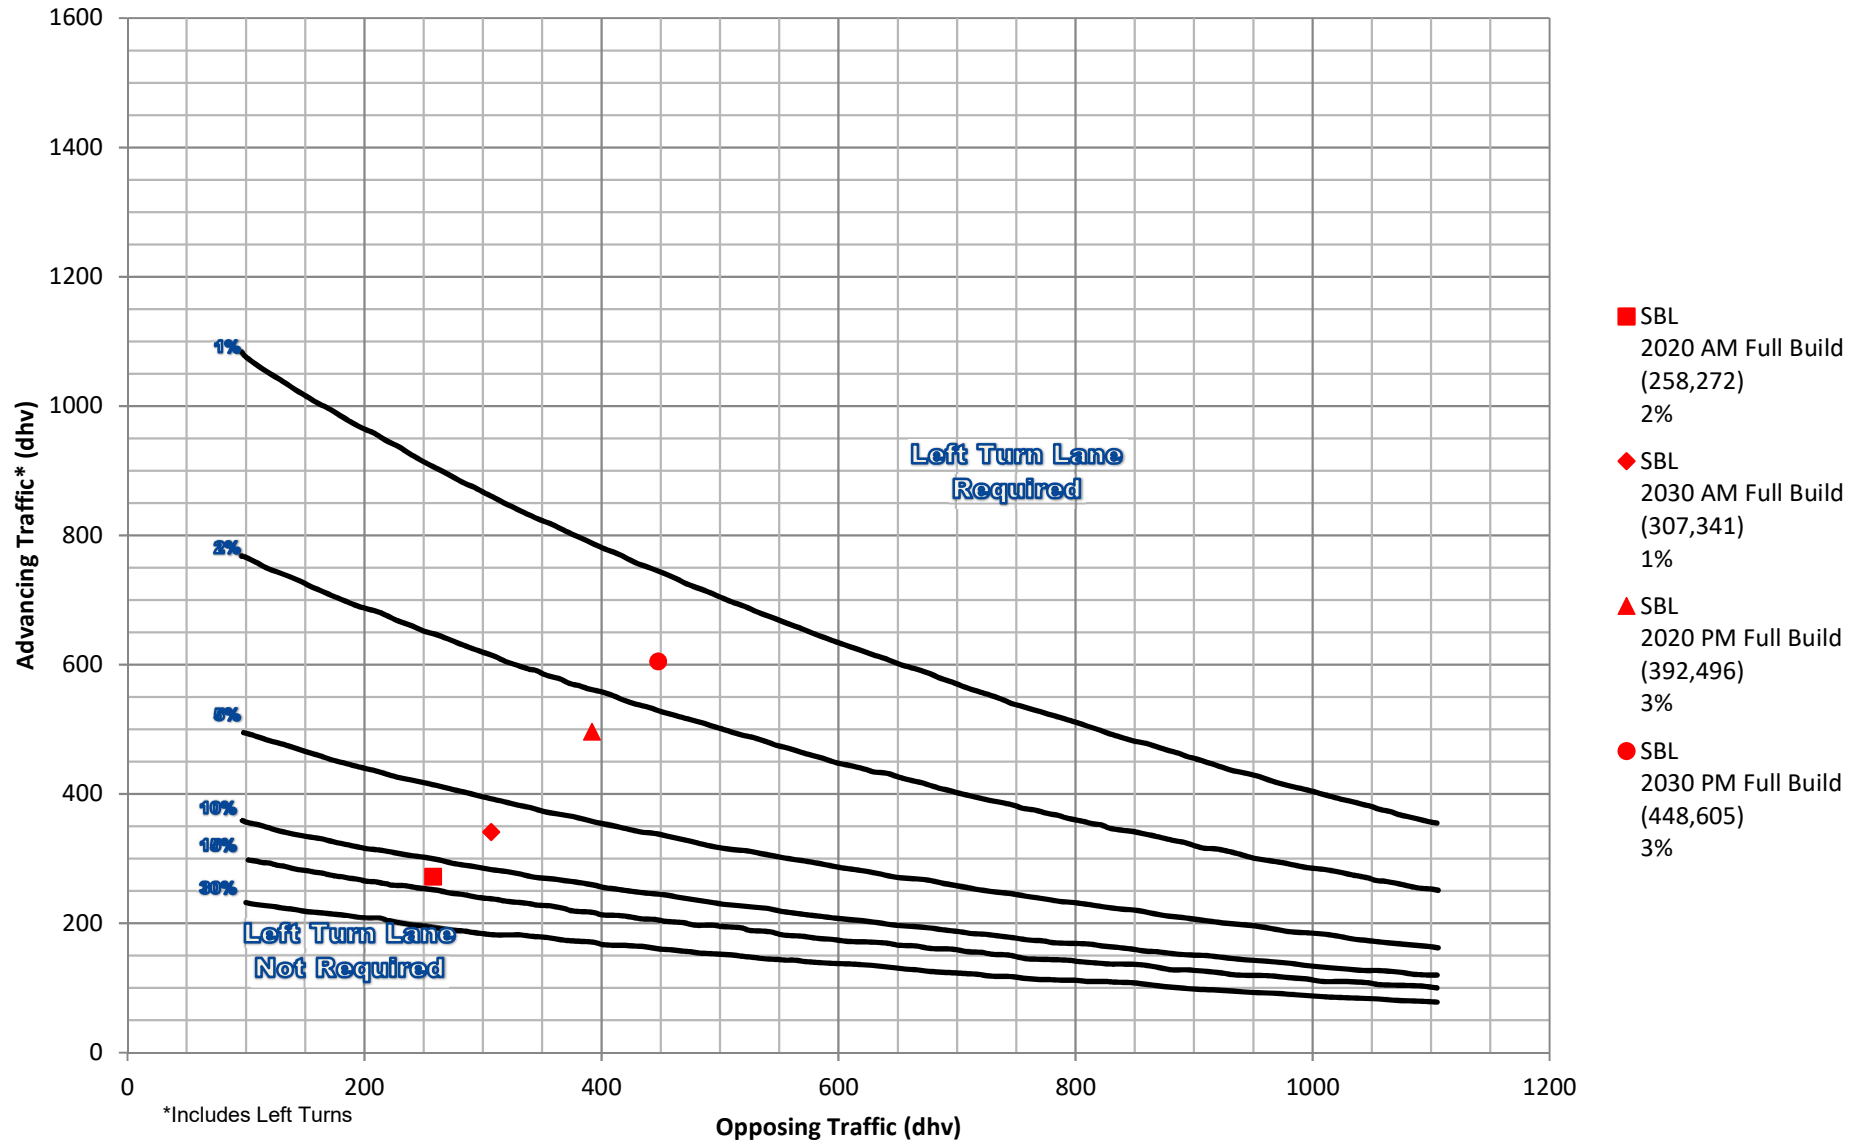

APPENDIX B:  
Turn Lane Warrants

**Leppert Road @ Davidson Road**  
**2-Lane Highway Right Turn Lane Warrant**  
 >40 mph or 70 kph Posted Speed

**Leppert Road @ Davidson Road**  
**2-Lane Highway Left Turn Lane Warrant**  
 >40 mph or 70 kph Posted Speed

**Leppert Road @ Davidson Road**  
**2-Lane Highway Right Turn Lane Warrant**  
 >40 mph or 70 kph Posted Speed

**Leppert Road @ Davidson Road**  
**2-Lane Highway Left Turn Lane Warrant**  
 >40 mph or 70 kph Posted Speed

**Leppert Road @ South Access**  
**2-Lane Highway Right Turn Lane Warrant**  
 >40 mph or 70 kph Posted Speed

**Leppert Road @ South Access**  
**2-Lane Highway Left Turn Lane Warrant**  
 >40 mph or 70 kph Posted Speed