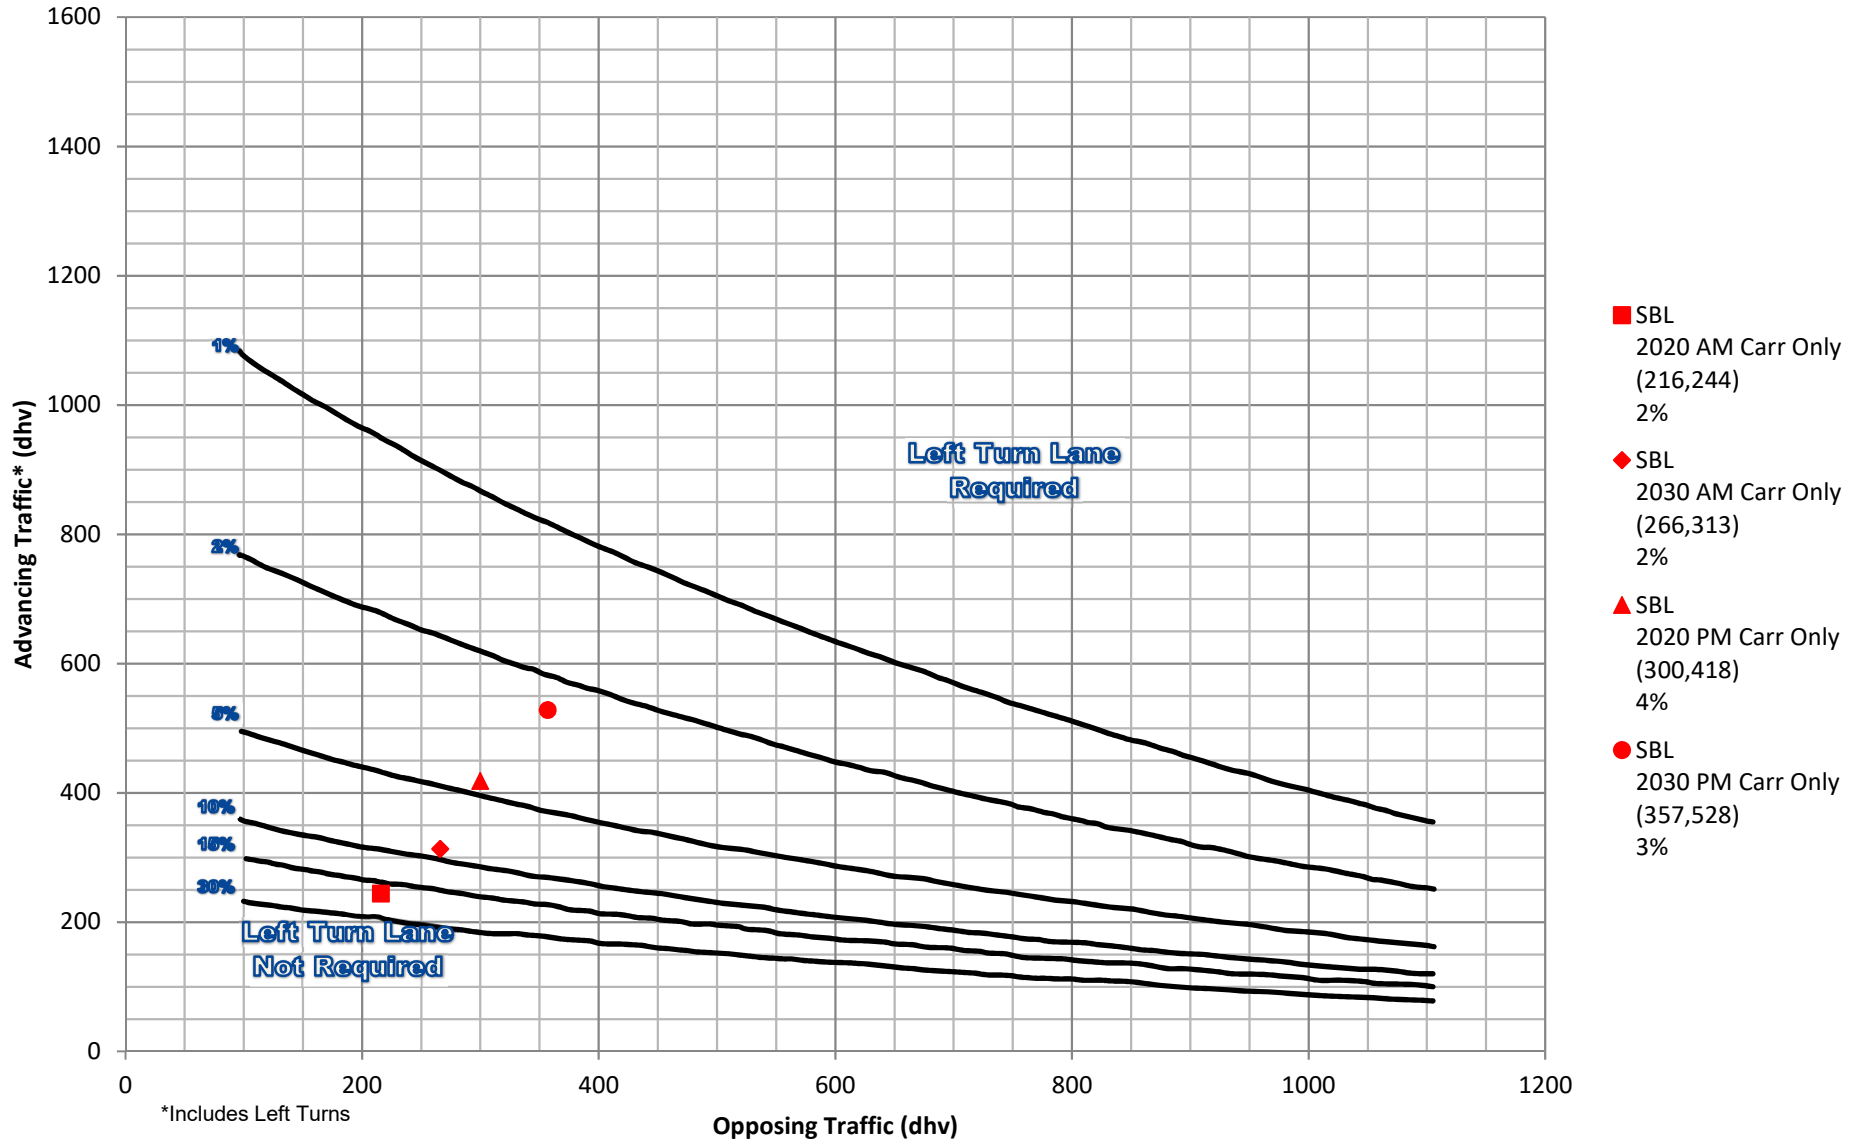

**Leppert Road @ North Access**  
**2-Lane Highway Right Turn Lane Warrant**  
 >40 mph or 70 kph Posted Speed

**Leppert Road @ North Access**  
**2-Lane Highway Left Turn Lane Warrant**  
 >40 mph or 70 kph Posted Speed

**Leppert Road @ Davidson Road**  
**2-Lane Highway Right Turn Lane Warrant**  
 >40 mph or 70 kph Posted Speed

**Leppert @ Davidson**  
**2-Lane Highway Left Turn Lane Warrant**  
 >40 mph or 70 kph Posted Speed

**Leppert Road @ Carr Southern Access**  
**2-Lane Highway Right Turn Lane Warrant**  
 >40 mph or 70 kph Posted Speed

**Leppert Road @ Carr Farms Southern Access**  
**2-Lane Highway Left Turn Lane Warrant**  
 >40 mph or 70 kph Posted Speed

**Leppert Road @ Davidson Road**  
**2-Lane Highway Right Turn Lane Warrant**  
 >40 mph or 70 kph Posted Speed

**Leppert Road @ Davidson Road**  
**2-Lane Highway Left Turn Lane Warrant**  
 >40 mph or 70 kph Posted Speed