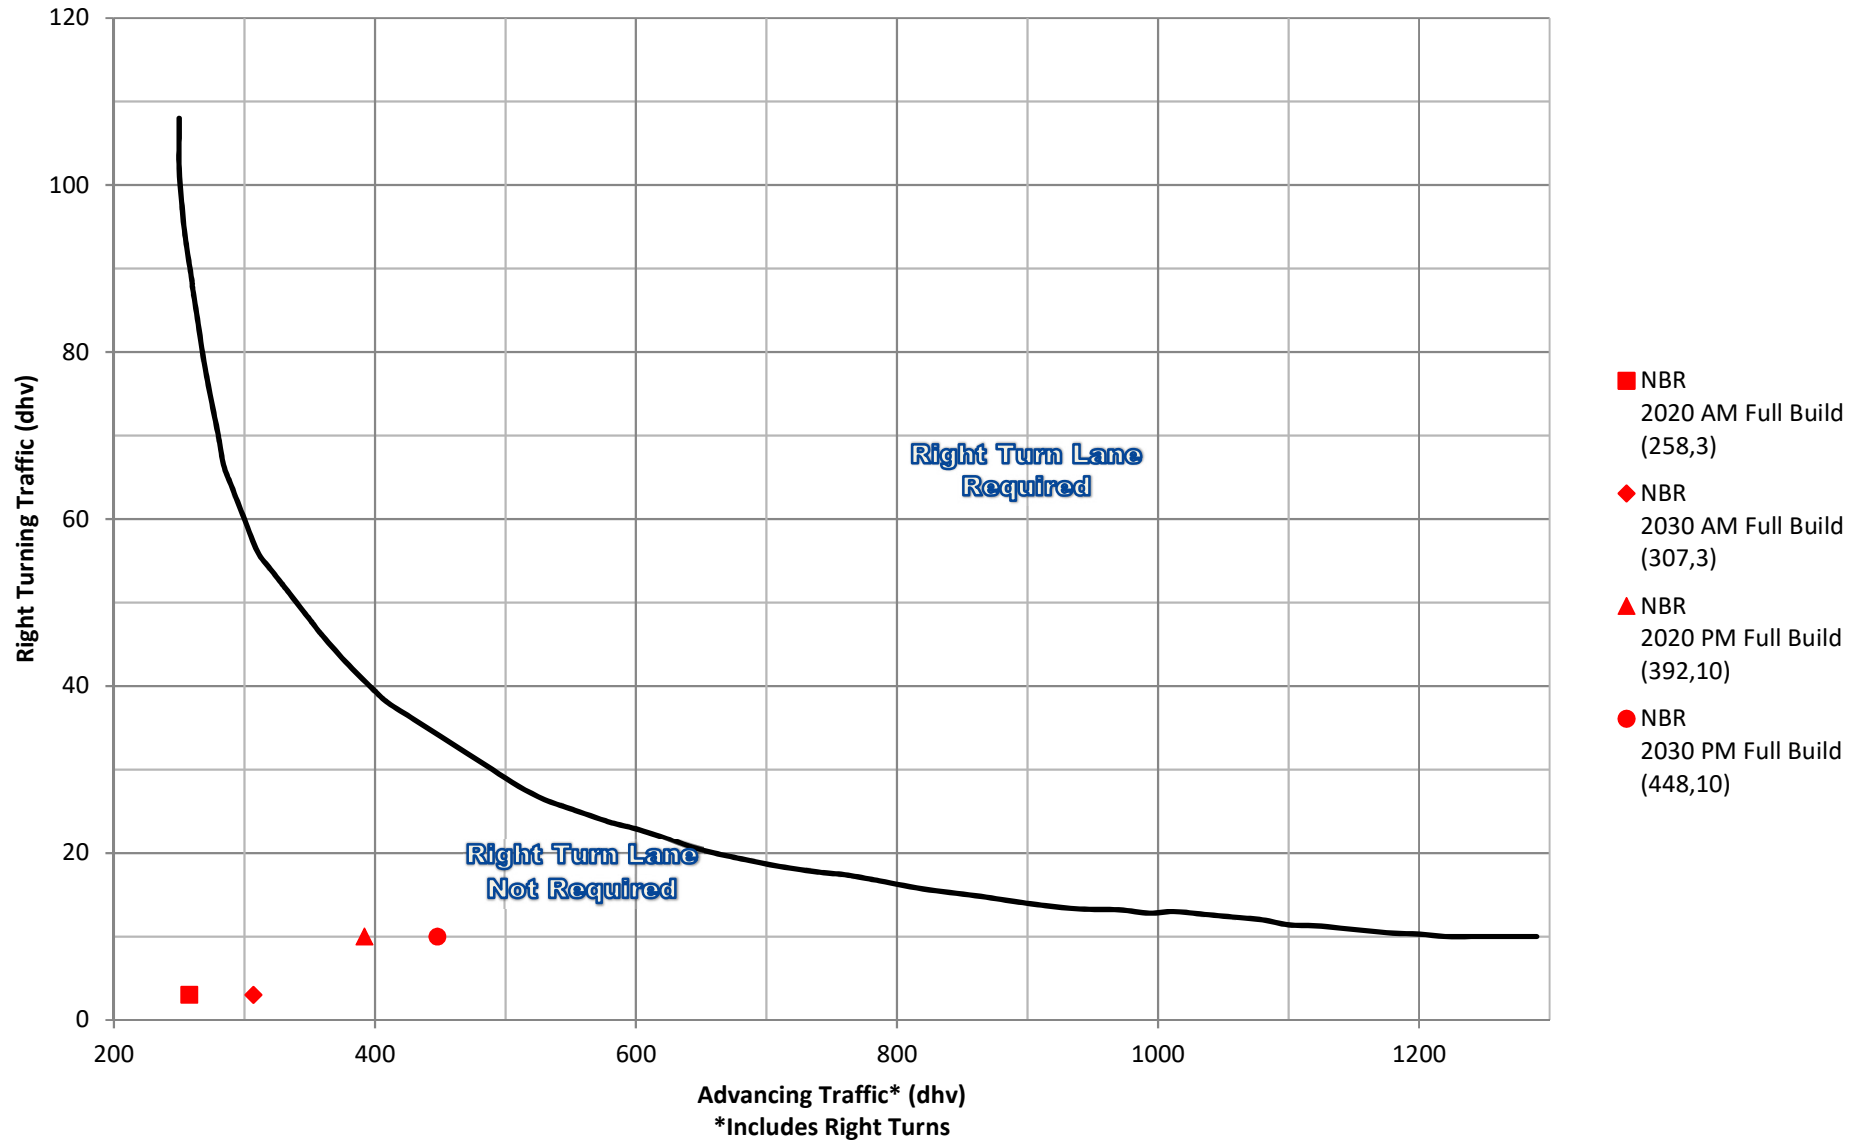

APPENDIX B:  
Turn Lane Warrants

**Leppert Road @ Davidson Road**  
**2-Lane Highway Right Turn Lane Warrant**  
 >40 mph or 70 kph Posted Speed

**Leppert Road @ Davidson Road**  
**2-Lane Highway Left Turn Lane Warrant**  
 >40 mph or 70 kph Posted Speed

**Leppert Road @ Davidson Road**  
**2-Lane Highway Right Turn Lane Warrant**  
 >40 mph or 70 kph Posted Speed

**Leppert Road @ Davidson Road**  
**2-Lane Highway Left Turn Lane Warrant**  
 >40 mph or 70 kph Posted Speed

**Leppert Road @ South Access**  
**2-Lane Highway Right Turn Lane Warrant**  
 >40 mph or 70 kph Posted Speed

**Leppert Road @ South Access**  
**2-Lane Highway Left Turn Lane Warrant**  
 >40 mph or 70 kph Posted Speed