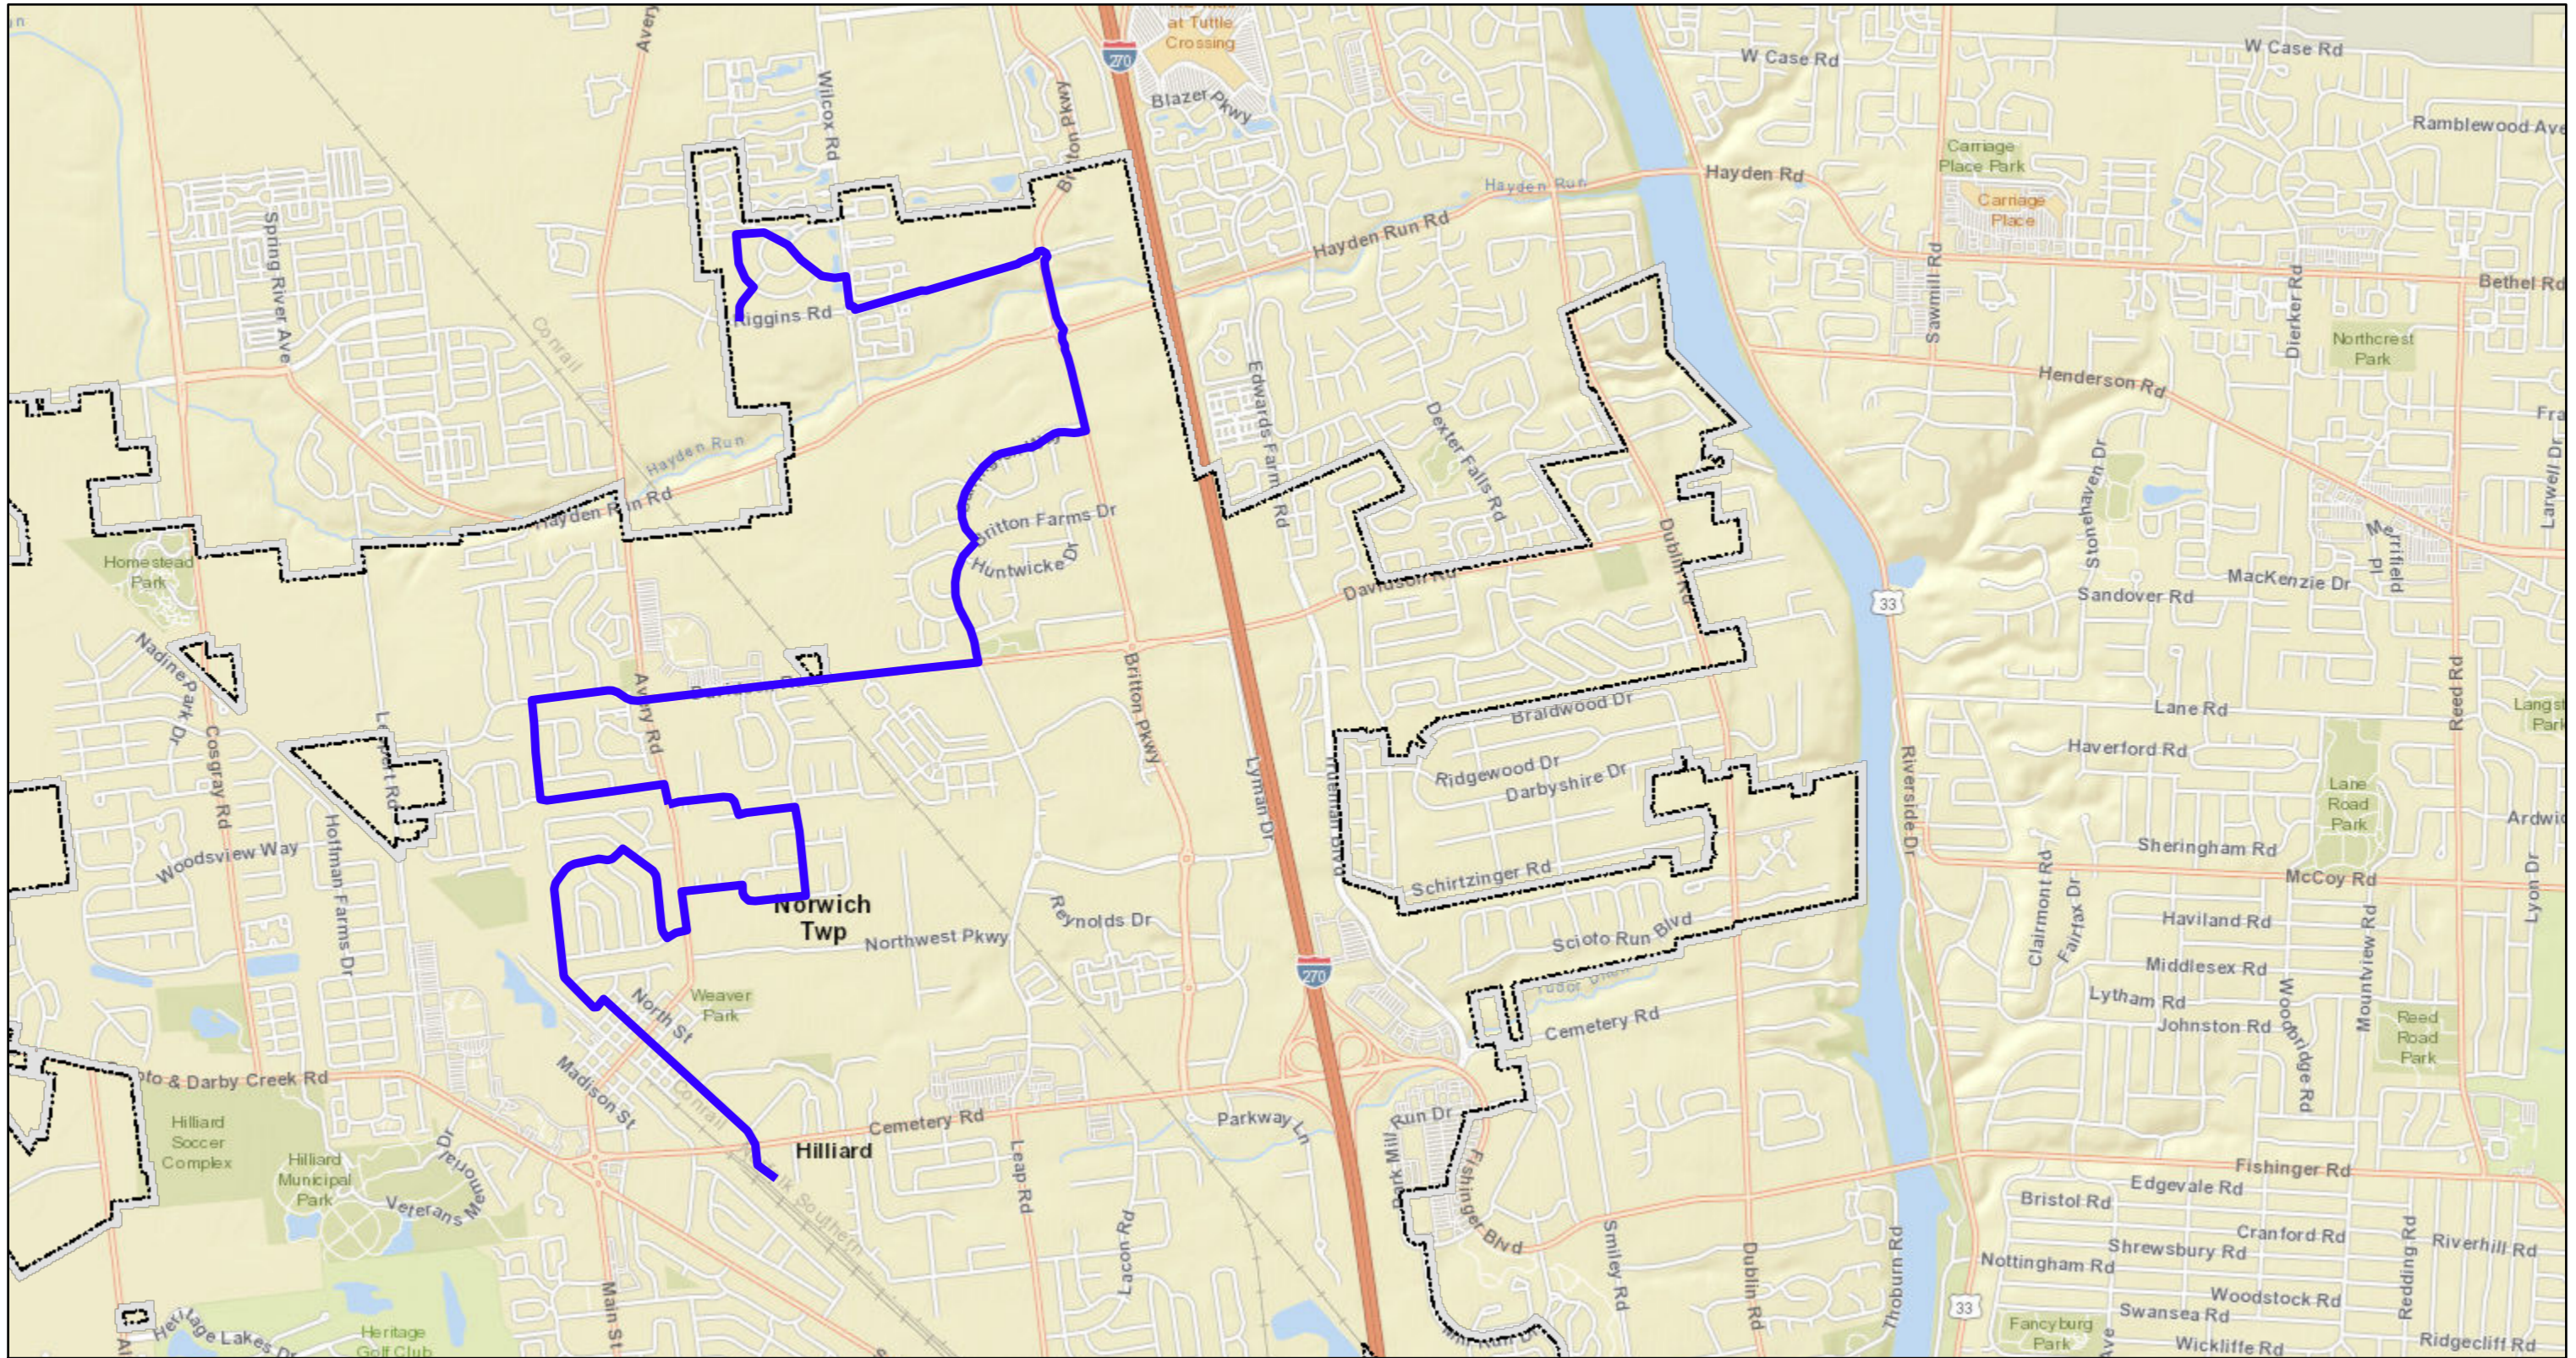

Parade Route 2

June 18, 2020

Saturday, December 19 @ 4 p.m

1:27,682

Sources: Esri, HERE, Garmin, USGS, Intermap, INCREMENT P, NRCan, Esri Japan, METI, Esri China (Hong Kong), Esri Korea, Esri (Thailand), NGCC, (c) OpenStreetMap contributors, and the GIS User Community