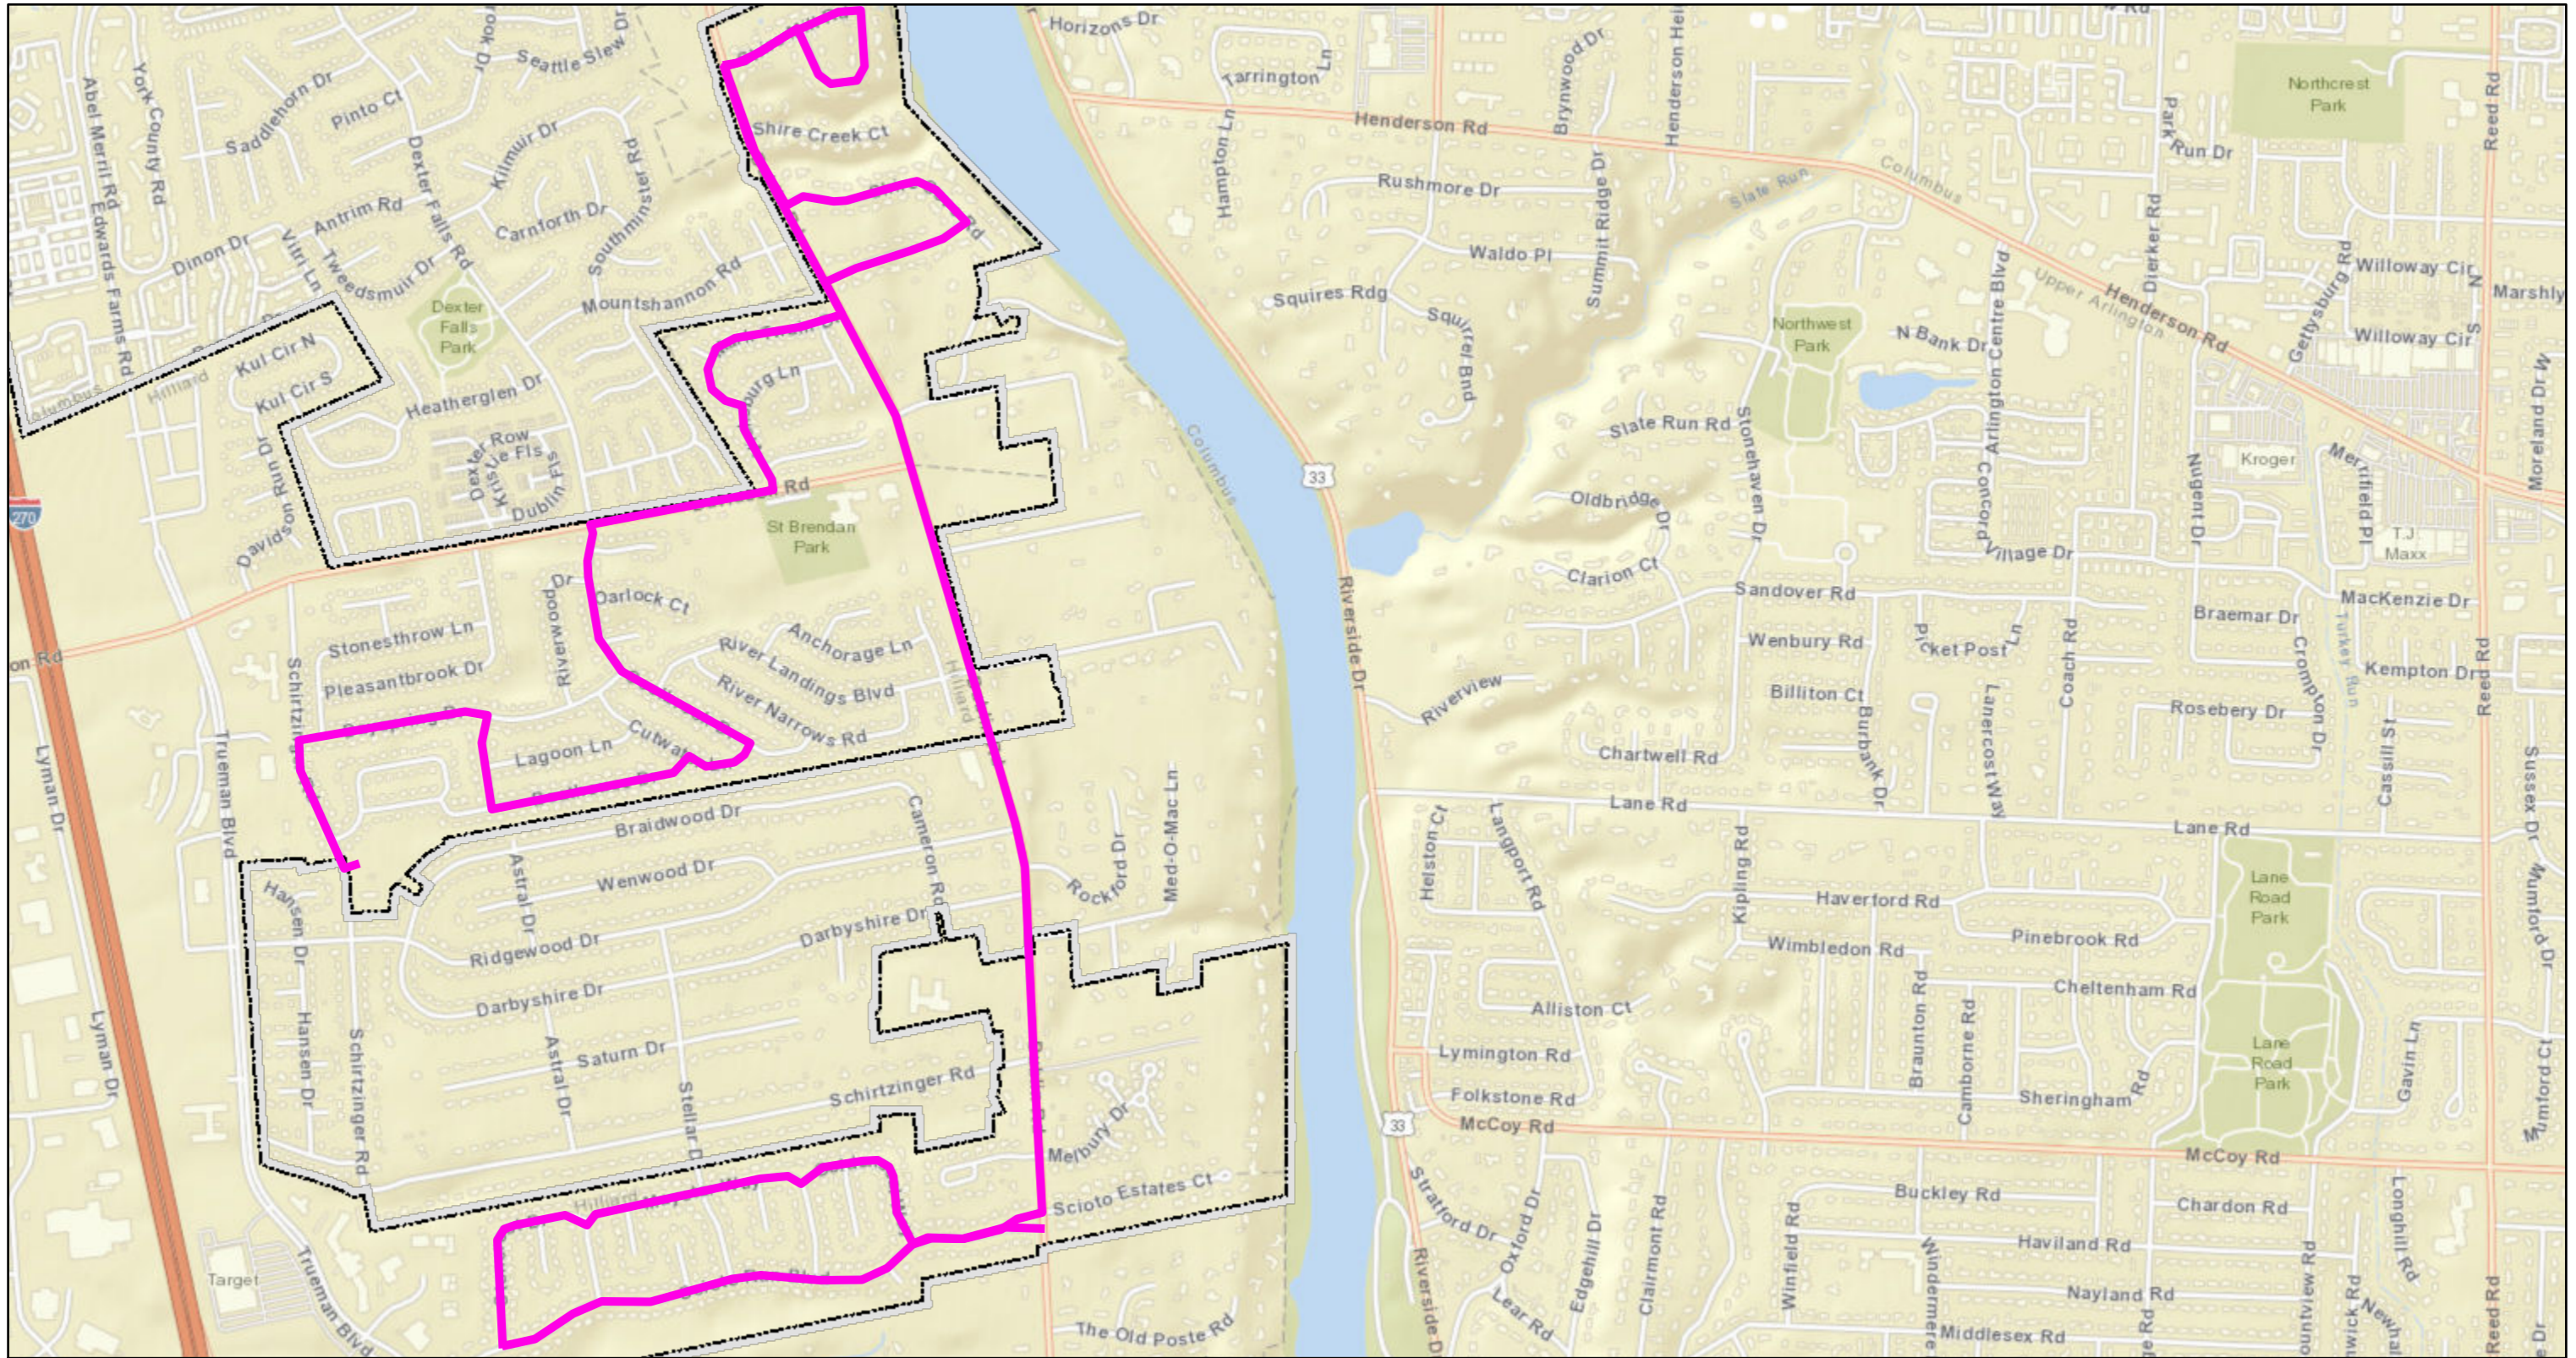

Parade Route 3

June 18, 2020

Sunday, December 20 @ 1 p.m.

1:13,841

Sources: Esri, HERE, Garmin, USGS, Intermap, INCREMENT P, NRCan, Esri Japan, METI, Esri China (Hong Kong), Esri Korea, Esri (Thailand), NGCC, (c) OpenStreetMap contributors, and the GIS User Community